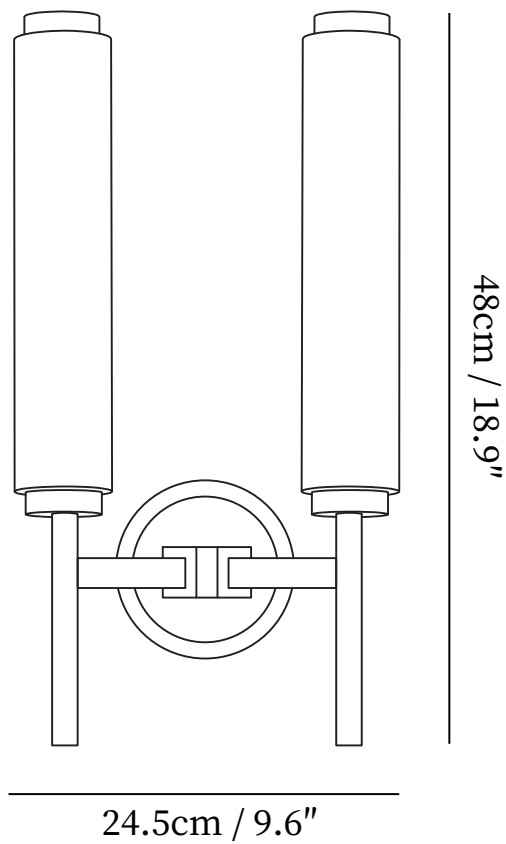

SPECIFICATION SHEET

SPECIFICATION DETAILS

*For custom options, consult factory for details

Fixture Dimensions	Ø 4.7" x H 18.9"
Light source	Integrated LED
Wattage	10W
Voltage	AC 110-240V
Color Temperature	Based on the purchase of light bulbs
CRI(Ra)	80CRI
Mounting	Wall
Driver Required	Yes
Optional Color Temps	Warm Light (3000K), Neutral Light (4500K), Cool Light (6000K)
LED Rated Life	Based on bulb life (we do not supply bulbs)
Dimming	Dimming is not supported
Finishes	Brass
Shade Details	White
Material	Brass, Alabaster, Metal

SPECIFICATION SHEET

SPECIFICATION DETAILS

*For custom options, consult factory for details

Fixture Dimensions	Ø 9.6" x H 18.9"
Light source	Integrated LED
Wattage	10W
Voltage	AC 110-240V
Color Temperature	Based on the purchase of light bulbs
CRI(Ra)	80CRI
Mounting	Wall
Driver Required	Yes
Optional Color Temps	Warm Light (3000K), Neutral Light (4500K), Cool Light (6000K)
LED Rated Life	Based on bulb life (we do not supply bulbs)
Dimming	Dimming is not supported
Finishes	Brass
Shade Details	White
Material	Brass, Alabaster, Metal