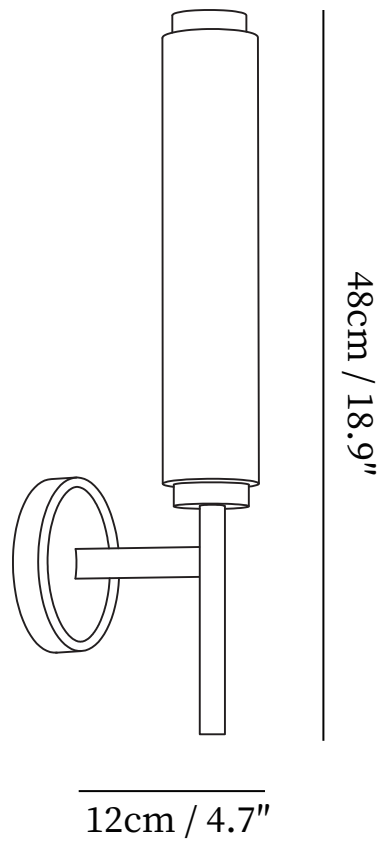

SPECIFICATION SHEET

SPECIFICATION DETAILS

*For custom options, consult factory for details

Fixture Dimensions	Ø 4.7" x H 18.9"
Light source	Integrated LED
Wattage	10W
Voltage	AC 110-240V
Color Temperature	Based on the purchase of light bulbs
CRI(Ra)	80CRI
Mounting	Wall
Driver Required	Yes
Optional Color Temps	Warm Light (3000K), Neutral Light (4500K), Cool Light (6000K)
LED Rated Life	Based on bulb life (we do not supply bulbs)
Dimming	Dimming is not supported
Finishes	Brass
Shade Details	White
Material	Brass, Alabaster, Metal

SPECIFICATION SHEET

SPECIFICATION DETAILS

*For custom options, consult factory for details

Fixture Dimensions	Ø 9.6" x H 18.9"
Light source	Integrated LED
Wattage	10W
Voltage	AC 110-240V
Color Temperature	Based on the purchase of light bulbs
CRI(Ra)	80CRI
Mounting	Wall
Driver Required	Yes
Optional Color Temps	Warm Light (3000K), Neutral Light (4500K), Cool Light (6000K)
LED Rated Life	Based on bulb life (we do not supply bulbs)
Dimming	Dimming is not supported
Finishes	Brass
Shade Details	White
Material	Brass, Alabaster, Metal