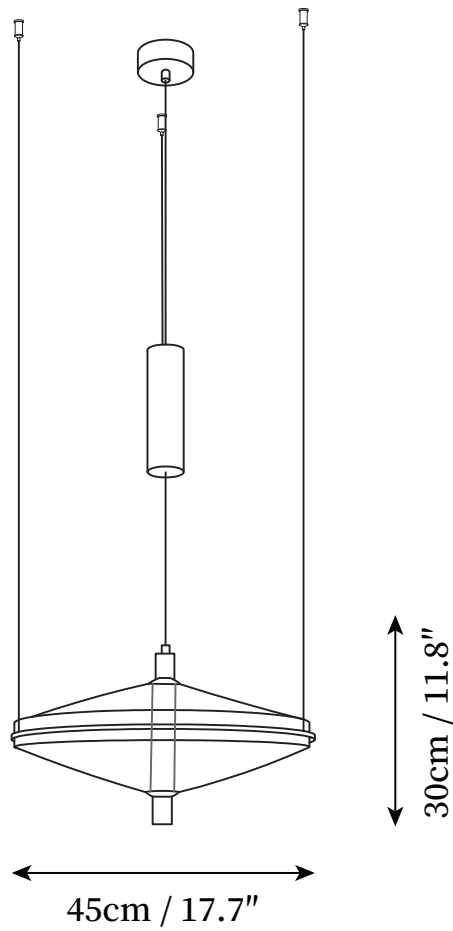

# SPECIFICATION SHEET

---

## SPECIFICATION DETAILS

\*For custom options, consult factory for details

<b>Fixture Dimensions</b>	Ø 17.7" x H 11.8"
<b>Light source</b>	Integrated LED
<b>Wattage</b>	15W
<b>Voltage</b>	AC 110-240V
<b>Color Temperature</b>	Based on the purchase of light bulbs
<b>CRI(Ra)</b>	80CRI
<b>Mounting</b>	Ceiling
<b>Driver Required</b>	Yes
<b>Optional Color Temps</b>	Warm Light (3000K), Neutral Light (4500K), Cool Light (6000K)
<b>LED Rated Life</b>	Based on bulb life (we do not supply bulbs)
<b>Dimming</b>	Dimming is not supported
<b>Finishes</b>	Black
<b>Shade Details</b>	Orange, Pink, Smoke grey
<b>Material</b>	Metal, Acrylic
<b>Wire Length</b>	59"
<b>Wire Type</b>	Black Coaxial Wire