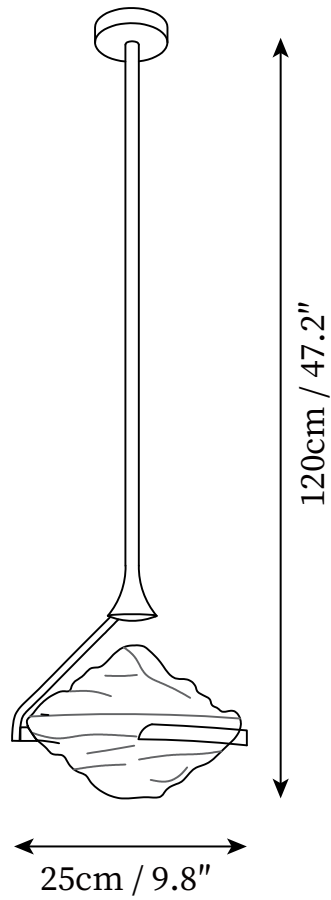

SPECIFICATION SHEET

SPECIFICATION DETAILS

*For custom options, consult factory for details

Fixture Dimensions	Ø 9.8" x H 47.2"
Light source	Integrated LED
Wattage	~ 5W
Voltage	AC 110-240V
Dimming	Not supported
CRI(Ra)	90+ CRI
Mounting	Hardwired.
LED Rated Life	30000 hours
Color Temperature	Warm Light (3000K), Neutral Light (4000K), Cool Light (6000K)
Control method	Compatible with common wall switches(not included)
Finishes	Gold, Chrome.
Shadow Details	Smoke gray, Amber.
Material	Metal, Iron, Stainless steel, Glass.
Rod Length	Suspension rod is 19.7"+19.7", and can be spliced as needed.