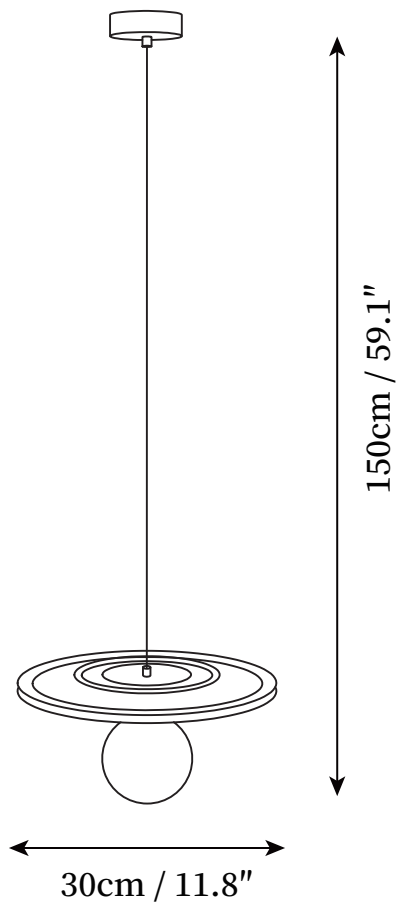

## SPECIFICATION DETAILS

\*For custom options, consult factory for details

<b>Fixture Dimensions</b>	Ø 11.8" x H 59.1"
<b>Light source</b>	G9
<b>Wattage</b>	5W
<b>Voltage</b>	AC 110-240V
<b>Color Temperature</b>	Based on the purchase of light bulbs
<b>CRI(Ra)</b>	80CRI
<b>Mounting</b>	Ceiling
<b>Driver Required</b>	No
<b>Optional Color Temps</b>	Buy bulbs as needed
<b>LED Rated Life</b>	Based on bulb life (we do not supply bulbs)
<b>Dimming</b>	Dimming is not supported
<b>Finishes</b>	Grey, Black, Red
<b>Shade Details</b>	White
<b>Material</b>	Metal, PE
<b>Wire Length</b>	59"
<b>Wire Type</b>	Black Coaxial Wire