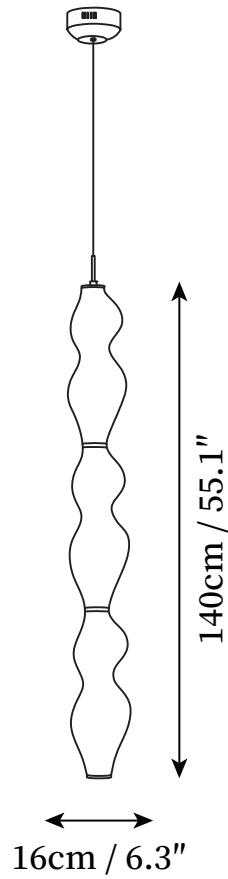

SPECIFICATION SHEET

SPECIFICATION DETAILS

*For custom options, consult factory for details

Fixture Dimensions	Ø 6.3" x H 19.7"
Light source	Integrated LED
Wattage	~15W
Voltage	AC 110-240V
Color Temperature	Based on the purchase of light bulbs
CRI(Ra)	80CRI
Mounting	Ceiling
Driver Required	Yes
Optional Color Temps	Warm Light (3000K), Neutral Light (4500K), Cool Light (6000K)
LED Rated Life	Based on bulb life (we do not supply bulbs)
Dimming	Dimming is not supported
Finishes	White
Shade Details	White
Material	Metal, PE
Wire Length	59"
Wire Type	Black Coaxial Wire

SPECIFICATION SHEET

SPECIFICATION DETAILS

*For custom options, consult factory for details

Fixture Dimensions	Ø 6.3" x H 39.4"
Light source	Integrated LED
Wattage	~15W
Voltage	AC 110-240V
Color Temperature	Based on the purchase of light bulbs
CRI(Ra)	80CRI
Mounting	Ceiling
Driver Required	Yes
Optional Color Temps	Warm Light (3000K), Neutral Light (4500K), Cool Light (6000K)
LED Rated Life	Based on bulb life (we do not supply bulbs)
Dimming	Dimming is not supported
Finishes	White
Shade Details	White
Material	Metal, PE
Wire Length	59"
Wire Type	Black Coaxial Wire

SPECIFICATION SHEET

SPECIFICATION DETAILS

*For custom options, consult factory for details

Fixture Dimensions	∅ 6.3" x H 55.1"
Light source	Integrated LED
Wattage	~15W
Voltage	AC 110-240V
Color Temperature	Based on the purchase of light bulbs
CRI(Ra)	80CRI
Mounting	Ceiling
Driver Required	Yes
Optional Color Temps	Warm Light (3000K), Neutral Light (4500K), Cool Light (6000K)
LED Rated Life	Based on bulb life (we do not supply bulbs)
Dimming	Dimming is not supported
Finishes	White
Shade Details	White
Material	Metal, PE
Wire Length	59"
Wire Type	Black Coaxial Wire