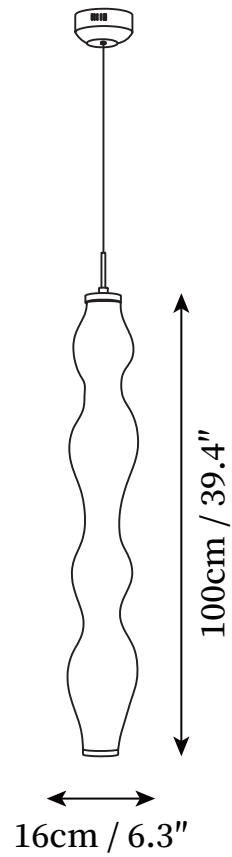

SPECIFICATION SHEET

SPECIFICATION DETAILS

*For custom options, consult factory for details

Fixture Dimensions	Ø 6.3" x H 19.7"
Light source	Integrated LED
Wattage	~15W
Voltage	AC 110-240V
Color Temperature	Based on the purchase of light bulbs
CRI(Ra)	80CRI
Mounting	Ceiling
Driver Required	Yes
Optional Color Temps	Warm Light (3000K), Neutral Light (4500K), Cool Light (6000K)
LED Rated Life	Based on bulb life (we do not supply bulbs)
Dimming	Dimming is not supported
Finishes	White
Shade Details	White
Material	Metal, PE
Wire Length	59"
Wire Type	Black Coaxial Wire

SPECIFICATION SHEET

SPECIFICATION DETAILS

*For custom options, consult factory for details

Fixture Dimensions	Ø 6.3" x H 39.4"
Light source	Integrated LED
Wattage	~15W
Voltage	AC 110-240V
Color Temperature	Based on the purchase of light bulbs
CRI(Ra)	80CRI
Mounting	Ceiling
Driver Required	Yes
Optional Color Temps	Warm Light (3000K), Neutral Light (4500K), Cool Light (6000K)
LED Rated Life	Based on bulb life (we do not supply bulbs)
Dimming	Dimming is not supported
Finishes	White
Shade Details	White
Material	Metal, PE
Wire Length	59"
Wire Type	Black Coaxial Wire

SPECIFICATION SHEET

SPECIFICATION DETAILS

*For custom options, consult factory for details

Fixture Dimensions	∅ 6.3" x H 55.1"
Light source	Integrated LED
Wattage	~15W
Voltage	AC 110-240V
Color Temperature	Based on the purchase of light bulbs
CRI(Ra)	80CRI
Mounting	Ceiling
Driver Required	Yes
Optional Color Temps	Warm Light (3000K), Neutral Light (4500K), Cool Light (6000K)
LED Rated Life	Based on bulb life (we do not supply bulbs)
Dimming	Dimming is not supported
Finishes	White
Shade Details	White
Material	Metal, PE
Wire Length	59"
Wire Type	Black Coaxial Wire