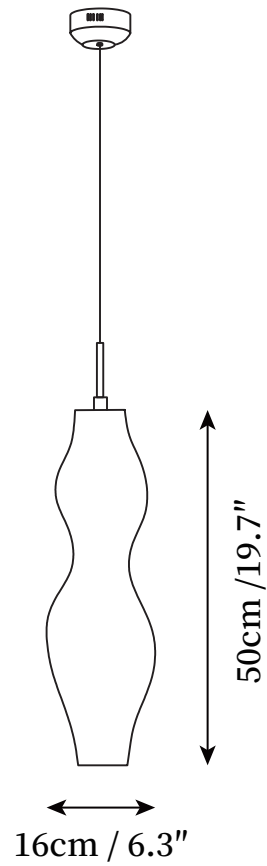

SPECIFICATION SHEET

SPECIFICATION DETAILS

*For custom options, consult factory for details

Fixture Dimensions	Ø 6.3" x H 19.7"
Light source	Integrated LED
Wattage	~15W
Voltage	AC 110-240V
Color Temperature	Based on the purchase of light bulbs
CRI(Ra)	80CRI
Mounting	Ceiling
Driver Required	Yes
Optional Color Temps	Warm Light (3000K), Neutral Light (4500K), Cool Light (6000K)
LED Rated Life	Based on bulb life (we do not supply bulbs)
Dimming	Dimming is not supported
Finishes	White
Shade Details	White
Material	Metal, PE
Wire Length	59"
Wire Type	Black Coaxial Wire

SPECIFICATION SHEET

SPECIFICATION DETAILS

*For custom options, consult factory for details

Fixture Dimensions	Ø 6.3" x H 39.4"
Light source	Integrated LED
Wattage	~15W
Voltage	AC 110-240V
Color Temperature	Based on the purchase of light bulbs
CRI(Ra)	80CRI
Mounting	Ceiling
Driver Required	Yes
Optional Color Temps	Warm Light (3000K), Neutral Light (4500K), Cool Light (6000K)
LED Rated Life	Based on bulb life (we do not supply bulbs)
Dimming	Dimming is not supported
Finishes	White
Shade Details	White
Material	Metal, PE
Wire Length	59"
Wire Type	Black Coaxial Wire

SPECIFICATION SHEET

SPECIFICATION DETAILS

*For custom options, consult factory for details

Fixture Dimensions	∅ 6.3" x H 55.1"
Light source	Integrated LED
Wattage	~15W
Voltage	AC 110-240V
Color Temperature	Based on the purchase of light bulbs
CRI(Ra)	80CRI
Mounting	Ceiling
Driver Required	Yes
Optional Color Temps	Warm Light (3000K), Neutral Light (4500K), Cool Light (6000K)
LED Rated Life	Based on bulb life (we do not supply bulbs)
Dimming	Dimming is not supported
Finishes	White
Shade Details	White
Material	Metal, PE
Wire Length	59"
Wire Type	Black Coaxial Wire