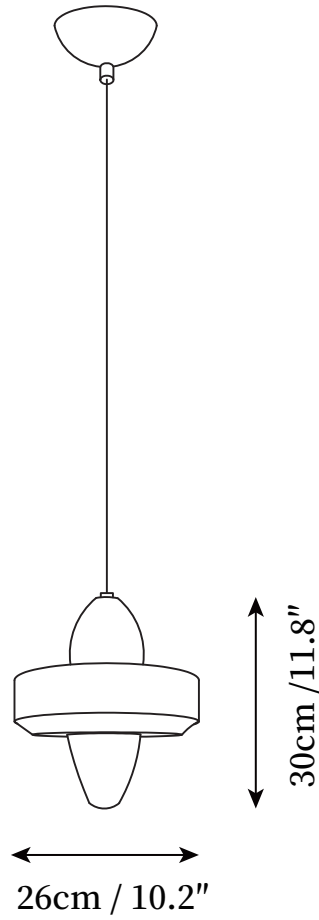

SPECIFICATION SHEET

SPECIFICATION DETAILS

*For custom options, consult factory for details

Fixture Dimensions	Ø 10.2" x H 11.8"
Light source	E27
Wattage	Max 60W
Voltage	AC 110-240V
Color Temperature	Based on the purchase of light bulbs
CRI(Ra)	80CRI
Mounting	Ceiling
Driver Required	No
Optional Color Temps	Buy bulbs as needed
LED Rated Life	Based on bulb life (we do not supply bulbs)
Dimming	Dimming is not supported
Finishes	Chrome
Shade Details	White, Chrome
Material	Metal, Glass
Wire Length	59"
Wire Type	Black Coaxial Wire