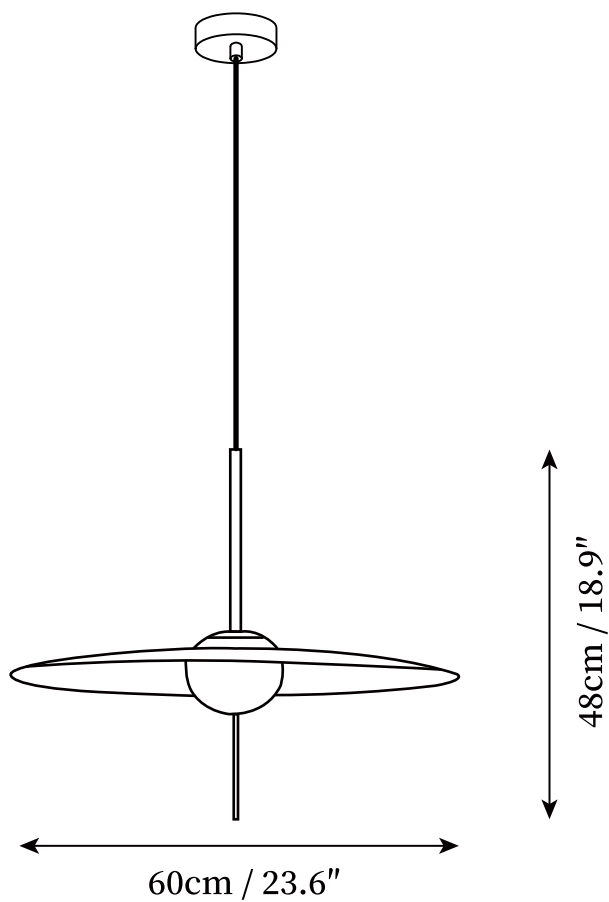

SPECIFICATION SHEET

SPECIFICATION DETAILS

*For custom options, consult factory for details

Fixture Dimensions	D 15.7" x H 14.2"
Light source	G9 (bulb not included)
Wattage	MAX 5W incandescent bulb or LED equivalent.
Voltage	AC 110-240V
Mounting	Hardwired.
Dimming	Compatible with dimmable bulbs (bulb not included)
Control method	Compatible with common wall switches(not included)
Finishes	Black
Glass color	White
Material	Metal, Glass, Acrylic
Wire Length	The standard length of the suspended wire is 59 "(150 cm) and the length is adjustable.

SPECIFICATION SHEET

SPECIFICATION DETAILS

*For custom options, consult factory for details

Fixture Dimensions	D 23.6" x H 18.9"
Light source	G9 (bulb not included)
Wattage	MAX 5W incandescent bulb or LED equivalent.
Voltage	AC 110-240V
Mounting	Hardwired.
Dimming	Compatible with dimmable bulbs (bulb not included)
Control method	Compatible with common wall switches (not included)
Finishes	Black
Glass color	White
Material	Metal, Glass, Acrylic
Wire Length	The standard length of the suspended wire is 59 "(150 cm) and the length is adjustable.