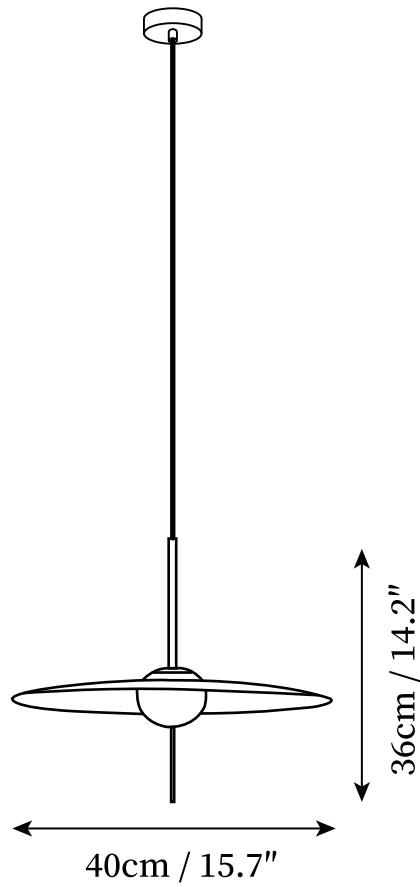

SPECIFICATION SHEET

SPECIFICATION DETAILS

*For custom options, consult factory for details

Fixture Dimensions	D 15.7" x H 14.2"
Light source	G9 (bulb not included)
Wattage	MAX 5W incandescent bulb or LED equivalent.
Voltage	AC 110-240V
Mounting	Hardwired.
Dimming	Compatible with dimmable bulbs (bulb not included)
Control method	Compatible with common wall switches(not included)
Finishes	Black
Glass color	White
Material	Metal, Glass, Acrylic
Wire Length	The standard length of the suspended wire is 59 "(150 cm) and the length is adjustable.

SPECIFICATION SHEET

SPECIFICATION DETAILS

*For custom options, consult factory for details

Fixture Dimensions	D 23.6" x H 18.9"
Light source	G9 (bulb not included)
Wattage	MAX 5W incandescent bulb or LED equivalent.
Voltage	AC 110-240V
Mounting	Hardwired.
Dimming	Compatible with dimmable bulbs (bulb not included)
Control method	Compatible with common wall switches (not included)
Finishes	Black
Glass color	White
Material	Metal, Glass, Acrylic
Wire Length	The standard length of the suspended wire is 59 "(150 cm) and the length is adjustable.