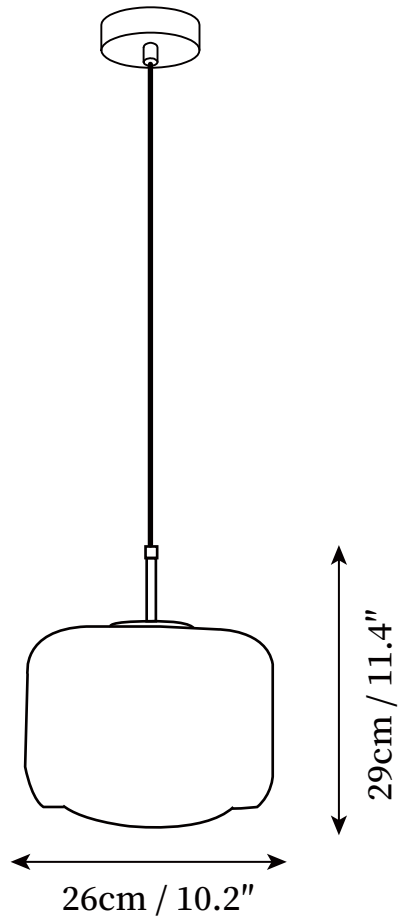

SPECIFICATION SHEET

SPECIFICATION DETAILS

*For custom options, consult factory for details

Fixture Dimensions	D 7.5" x H 9.8"
Light source	Integrated LED
Wattage	~ 5W
Voltage	AC 110-240V
Dimming	Not supported
CRI(Ra)	90+ CRI
Mounting	Hardwired.
LED Rated Life	30000 hours
Color Temperature	Warm Light (3000K), Neutral Light (4000K), Cool Light (6000K)
Control method	Compatible with common wall switches (not included)
Finishes	Black
Glass color	Smoke gray
Material	Metal, Glass
Rod Length	Suspension rod is 19.7", Can be extended upon request.

SPECIFICATION SHEET

SPECIFICATION DETAILS

*For custom options, consult factory for details

Fixture Dimensions	D 10.2" x H 11.4"
Light source	Integrated LED
Wattage	~ 5W
Voltage	AC 110-240V
Dimming	Not supported
CRI(Ra)	90+ CRI
Mounting	Hardwired.
LED Rated Life	30000 hours
Color Temperature	Warm Light (3000K), Neutral Light (4000K), Cool Light (6000K)
Control method	Compatible with common wall switches (not included)
Finishes	Black
Glass color	Smoke gray
Material	Metal, Glass
Rod Length	Suspension rod is 19.7", Can be extended upon request.