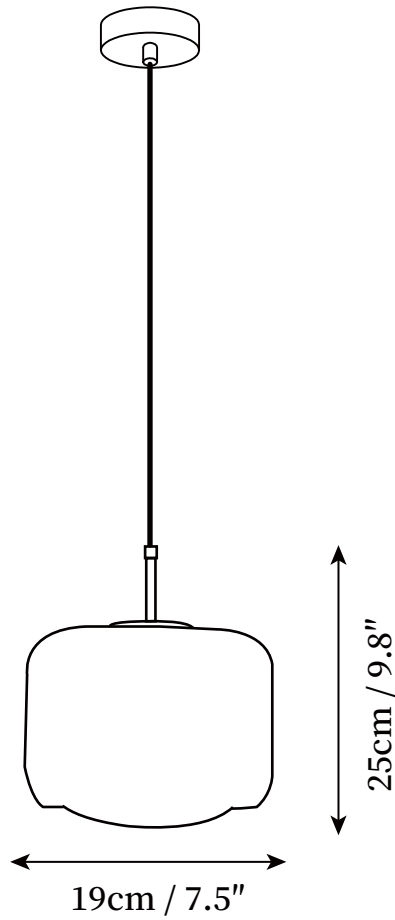

SPECIFICATION SHEET

SPECIFICATION DETAILS

*For custom options, consult factory for details

Fixture Dimensions	D 7.5" x H 9.8"
Light source	Integrated LED
Wattage	~ 5W
Voltage	AC 110-240V
Dimming	Not supported
CRI(Ra)	90+ CRI
Mounting	Hardwired.
LED Rated Life	30000 hours
Color Temperature	Warm Light (3000K), Neutral Light (4000K), Cool Light (6000K)
Control method	Compatible with common wall switches (not included)
Finishes	Black
Glass color	Smoke gray
Material	Metal, Glass
Rod Length	Suspension rod is 19.7", Can be extended upon request.

SPECIFICATION SHEET

SPECIFICATION DETAILS

*For custom options, consult factory for details

Fixture Dimensions	D 10.2" x H 11.4"
Light source	Integrated LED
Wattage	~ 5W
Voltage	AC 110-240V
Dimming	Not supported
CRI(Ra)	90+ CRI
Mounting	Hardwired.
LED Rated Life	30000 hours
Color Temperature	Warm Light (3000K), Neutral Light (4000K), Cool Light (6000K)
Control method	Compatible with common wall switches (not included)
Finishes	Black
Glass color	Smoke gray
Material	Metal, Glass
Rod Length	Suspension rod is 19.7", Can be extended upon request.