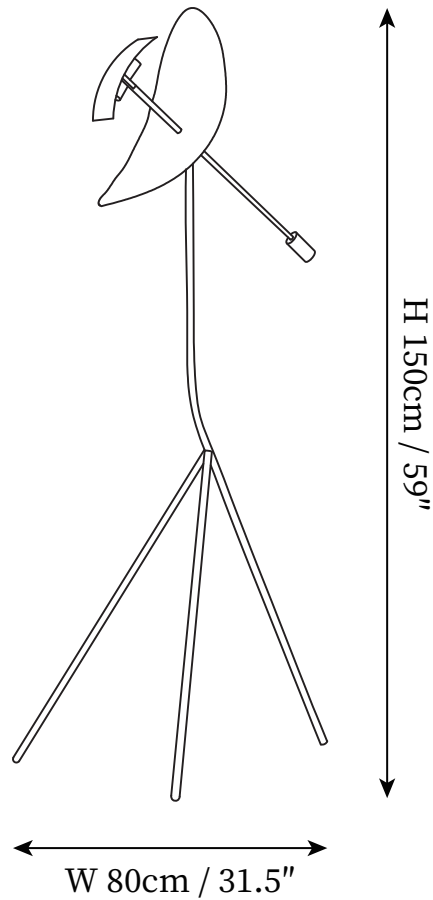

SPECIFICATION SHEET

SPECIFICATION DETAILS

*For custom options, consult factory for details

Fixture Dimensions	W 31.5" x H 59"
Light source	G9
Wattage	~ 5W
Voltage	AC 110-240V
Color Temperature	Based on the purchase of light bulbs
CRI(Ra)	80CRI
Mounting	Floor
Driver Required	No
Optional Color Temps	Buy bulbs as needed
LED Rated Life	Based on bulb life (we do not supply bulbs)
Dimming	Dimming is not supported
Finishes	Black, Gold
Shade Details	Black, Gold
Material	Metal, Iron
Wire Length	98.4"
Wire Type	Wire with switch plug