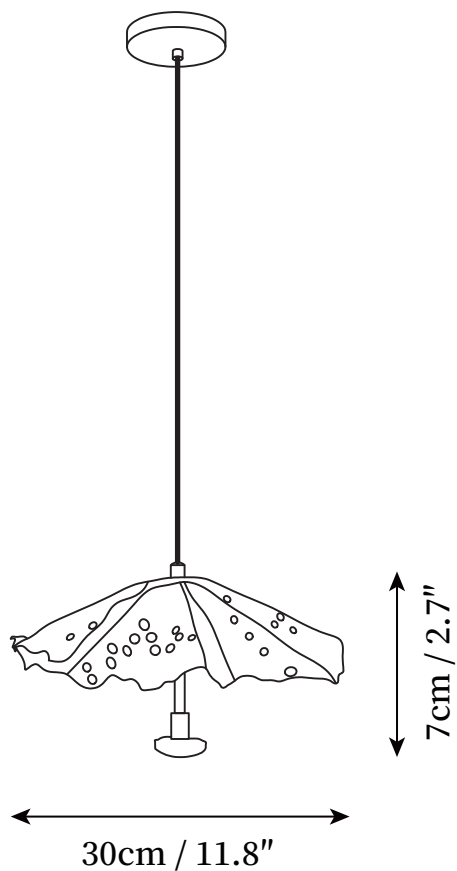

SPECIFICATION SHEET

SPECIFICATION DETAILS

*For custom options, consult factory for details

Fixture Dimensions	Ø 11.8" x H 2.7"
Light source	G4
Wattage	~3W(single lamp)
Voltage	AC 110-240V
Color Temperature	Based on the purchase of light bulbs
CRI(Ra)	80CRI
Mounting	Ceiling
Driver Required	No
Optional Color Temps	Buy bulbs as needed
LED Rated Life	Based on bulb life (we do not supply bulbs)
Dimming	Dimming is not supported
Finishes	Gold
Shade Details	Gold
Material	Metal, Brass, Stainless steel
Wire Length	59"
Wire Type	Black Coaxial Wire

SPECIFICATION SHEET

SPECIFICATION DETAILS

*For custom options, consult factory for details

Fixture Dimensions	Ø 15.7" x H 39.4"
Light source	G4
Wattage	~3W(single lamp)
Voltage	AC 110-240V
Color Temperature	Based on the purchase of light bulbs
CRI(Ra)	80CRI
Mounting	Ceiling
Driver Required	No
Optional Color Temps	Buy bulbs as needed
LED Rated Life	Based on bulb life (we do not supply bulbs)
Dimming	Dimming is not supported
Finishes	Gold
Shade Details	Gold
Material	Metal, Brass, Stainless steel
Wire Length	59"
Wire Type	Black Coaxial Wire

SPECIFICATION SHEET

SPECIFICATION DETAILS

*For custom options, consult factory for details

Fixture Dimensions	Ø 19.7" x H 59"
Light source	G4
Wattage	~3W(single lamp)
Voltage	AC 110-240V
Color Temperature	Based on the purchase of light bulbs
CRI(Ra)	80CRI
Mounting	Ceiling
Driver Required	No
Optional Color Temps	Buy bulbs as needed
LED Rated Life	Based on bulb life (we do not supply bulbs)
Dimming	Dimming is not supported
Finishes	Gold
Shade Details	Gold
Material	Metal, Brass, Stainless steel
Wire Length	59"
Wire Type	Black Coaxial Wire