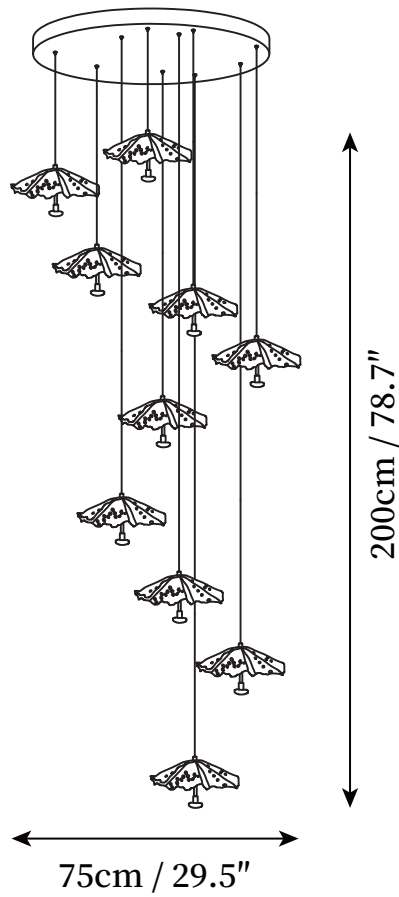

SPECIFICATION SHEET

SPECIFICATION DETAILS

*For custom options, consult factory for details

Fixture Dimensions	Ø 29.5" x H 78.7"
Light source	G4
Wattage	~3W(single lamp)
Voltage	AC 110-240V
Color Temperature	Based on the purchase of light bulbs
CRI(Ra)	80CRI
Mounting	Ceiling
Driver Required	No
Optional Color Temps	Buy bulbs as needed
LED Rated Life	Based on bulb life (we do not supply bulbs)
Dimming	Dimming is not supported
Finishes	Gold
Shade Details	Gold
Material	Metal, Brass, Stainless steel
Wire Length	59"
Wire Type	Black Coaxial Wire