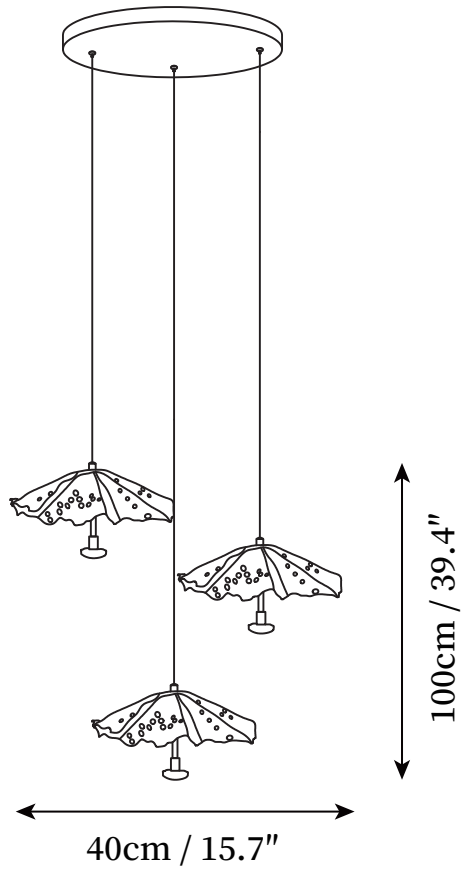

SPECIFICATION SHEET

SPECIFICATION DETAILS

*For custom options, consult factory for details

Fixture Dimensions	Ø 11.8" x H 2.7"
Light source	G4
Wattage	~3W(single lamp)
Voltage	AC 110-240V
Color Temperature	Based on the purchase of light bulbs
CRI(Ra)	80CRI
Mounting	Ceiling
Driver Required	No
Optional Color Temps	Buy bulbs as needed
LED Rated Life	Based on bulb life (we do not supply bulbs)
Dimming	Dimming is not supported
Finishes	Gold
Shade Details	Gold
Material	Metal, Brass, Stainless steel
Wire Length	59"
Wire Type	Black Coaxial Wire

SPECIFICATION SHEET

SPECIFICATION DETAILS

*For custom options, consult factory for details

Fixture Dimensions	Ø 15.7" x H 39.4"
Light source	G4
Wattage	~3W(single lamp)
Voltage	AC 110-240V
Color Temperature	Based on the purchase of light bulbs
CRI(Ra)	80CRI
Mounting	Ceiling
Driver Required	No
Optional Color Temps	Buy bulbs as needed
LED Rated Life	Based on bulb life (we do not supply bulbs)
Dimming	Dimming is not supported
Finishes	Gold
Shade Details	Gold
Material	Metal, Brass, Stainless steel
Wire Length	59"
Wire Type	Black Coaxial Wire

SPECIFICATION SHEET

SPECIFICATION DETAILS

*For custom options, consult factory for details

Fixture Dimensions	Ø 19.7" x H 59"
Light source	G4
Wattage	~3W(single lamp)
Voltage	AC 110-240V
Color Temperature	Based on the purchase of light bulbs
CRI(Ra)	80CRI
Mounting	Ceiling
Driver Required	No
Optional Color Temps	Buy bulbs as needed
LED Rated Life	Based on bulb life (we do not supply bulbs)
Dimming	Dimming is not supported
Finishes	Gold
Shade Details	Gold
Material	Metal, Brass, Stainless steel
Wire Length	59"
Wire Type	Black Coaxial Wire