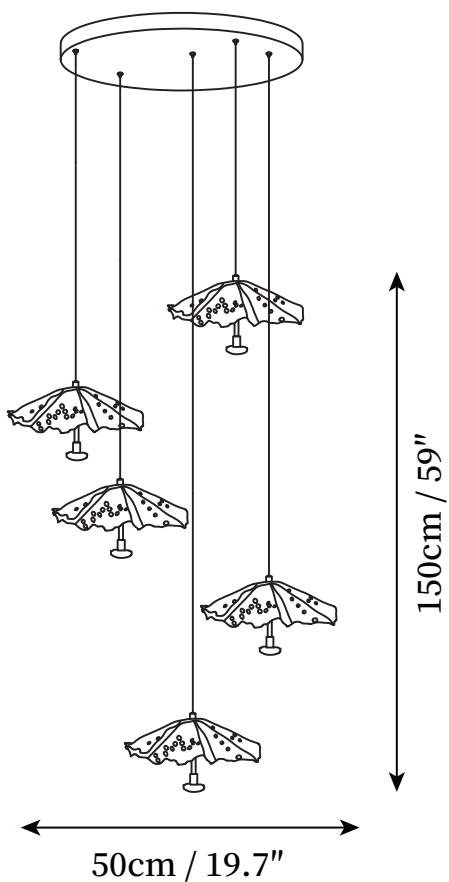

SPECIFICATION SHEET

SPECIFICATION DETAILS

*For custom options, consult factory for details

Fixture Dimensions	Ø 11.8" x H 2.7"
Light source	G4
Wattage	~3W(single lamp)
Voltage	AC 110-240V
Color Temperature	Based on the purchase of light bulbs
CRI(Ra)	80CRI
Mounting	Ceiling
Driver Required	No
Optional Color Temps	Buy bulbs as needed
LED Rated Life	Based on bulb life (we do not supply bulbs)
Dimming	Dimming is not supported
Finishes	Gold
Shade Details	Gold
Material	Metal, Brass, Stainless steel
Wire Length	59"
Wire Type	Black Coaxial Wire

SPECIFICATION SHEET

SPECIFICATION DETAILS

*For custom options, consult factory for details

Fixture Dimensions	Ø 15.7" x H 39.4"
Light source	G4
Wattage	~3W(single lamp)
Voltage	AC 110-240V
Color Temperature	Based on the purchase of light bulbs
CRI(Ra)	80CRI
Mounting	Ceiling
Driver Required	No
Optional Color Temps	Buy bulbs as needed
LED Rated Life	Based on bulb life (we do not supply bulbs)
Dimming	Dimming is not supported
Finishes	Gold
Shade Details	Gold
Material	Metal, Brass, Stainless steel
Wire Length	59"
Wire Type	Black Coaxial Wire

SPECIFICATION SHEET

SPECIFICATION DETAILS

*For custom options, consult factory for details

Fixture Dimensions	Ø 19.7" x H 59"
Light source	G4
Wattage	~3W(single lamp)
Voltage	AC 110-240V
Color Temperature	Based on the purchase of light bulbs
CRI(Ra)	80CRI
Mounting	Ceiling
Driver Required	No
Optional Color Temps	Buy bulbs as needed
LED Rated Life	Based on bulb life (we do not supply bulbs)
Dimming	Dimming is not supported
Finishes	Gold
Shade Details	Gold
Material	Metal, Brass, Stainless steel
Wire Length	59"
Wire Type	Black Coaxial Wire