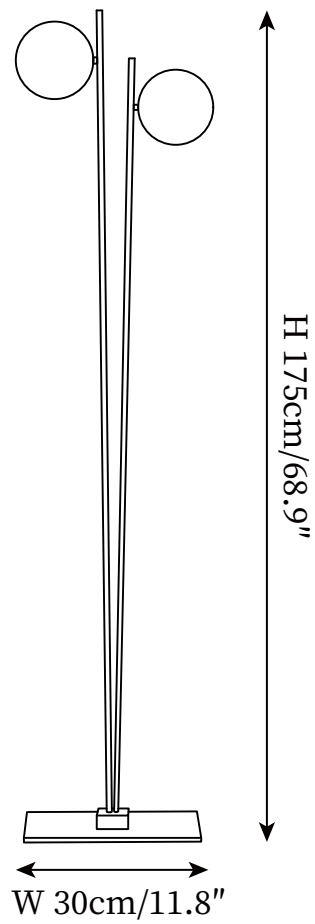

SPECIFICATION SHEET

SPECIFICATION DETAILS

*For custom options, consult factory for details

Fixture Dimensions	L 11.8" x H 68.9"
Light source	Integrated LED
Wattage	~ 10W incandescent bulb or LED equivalent.
Voltage	AC 110-240V
Dimming	Not supported
Control method	In line ON / OFF switch.
CRI(Ra)	90+CRI
LED Rated Life	30000 hours
Color Temperature	Warm Light (3000K), Neutral Light (4000K), Cool Light (6000K)
Finishes	Black, Gold, Rose gold
Shade Details	Black, White, Gold
Material	Metal.
Cord Length	Supplied with switched plug cord, length ~59" (150cm).