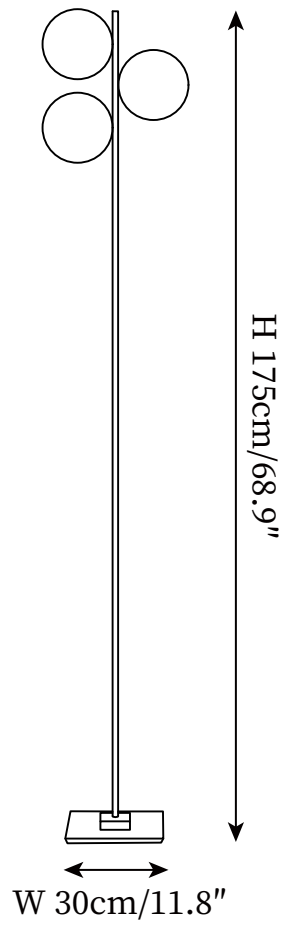

SPECIFICATION SHEET

SPECIFICATION DETAILS

*For custom options, consult factory for details

Fixture Dimensions	L 11.8" x H 68.9"
Light source	Integrated LED
Wattage	~ 10W incandescent bulb or LED equivalent.
Voltage	AC 110-240V
Dimming	Not supported
Control method	In line ON / OFF switch.
CRI(Ra)	90+CRI
LED Rated Life	30000 hours
Color Temperature	Warm Light (3000K), Neutral Light (4000K), Cool Light (6000K)
Finishes	Black, Gold, Rose gold
Shade Details	Black, White, Gold
Material	Metal.
Cord Length	Supplied with switched plug cord, length ~59" (150cm).