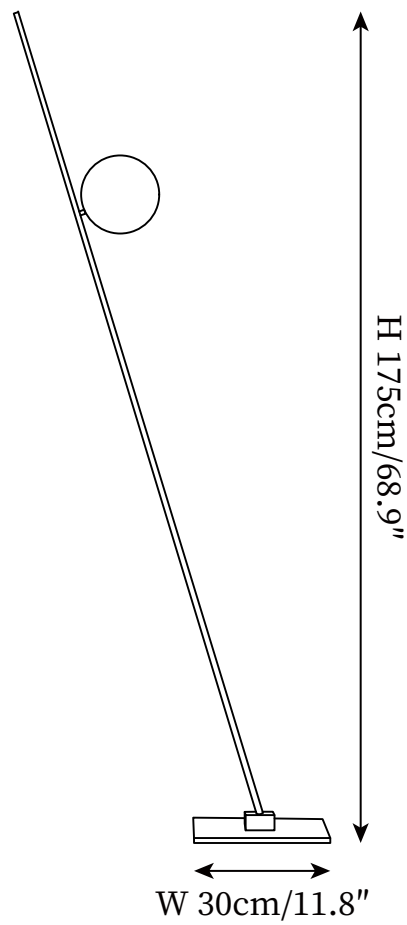

SPECIFICATION SHEET

SPECIFICATION DETAILS

*For custom options, consult factory for details

Fixture Dimensions	L 11.8" x H 68.9"
Light source	Integrated LED
Wattage	~ 10W incandescent bulb or LED equivalent.
Voltage	AC 110-240V
Dimming	Not supported
Control method	In line ON / OFF switch.
CRI(Ra)	90+CRI
LED Rated Life	30000 hours
Color Temperature	Warm Light (3000K), Neutral Light (4000K), Cool Light (6000K)
Finishes	Black, Gold, Rose gold
Shade Details	Black, White, Gold
Material	Metal.
Cord Length	Supplied with switched plug cord, length ~59" (150cm).