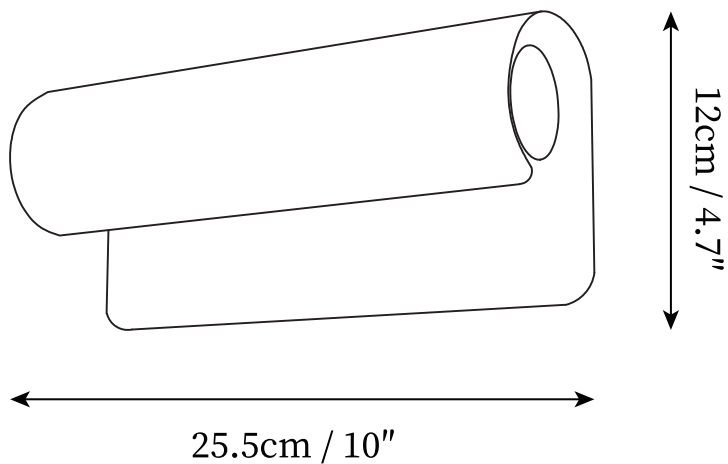

SPECIFICATION SHEET

Fixture Dimmensions	L 10" x W 3.7" x H 4.7"
Light source	E14
Wattage	15W
Voltage	AC 110-240V
Color Temperature	Based on the purchase of light bulbs
CRI(Ra)	80CRI
Mounting	Wall
Driver Required	No
Optional Color Temps	Buy bulbs as needed
LED Rated Life	Based on bulb life (we do not supply bulbs)
Dimming	Dimming is not supported
Finishes	Brushed brass
Shade Details	Brushed brass
Material	Brass, Metal

SPECIFICATION SHEET

Fixture Dimensions	L 19.7" x W 4.3" x H 5.1"
Light source	E14
Wattage	15W
Voltage	AC 110-240V
Color Temperature	Based on the purchase of light bulbs
CRI(Ra)	80CRI
Mounting	Wall
Driver Required	No
Optional Color Temps	Buy bulbs as needed
LED Rated Life	Based on bulb life (we do not supply bulbs)
Dimming	Dimming is not supported
Finishes	Brushed brass
Shade Details	Brushed brass
Material	Brass, Metal