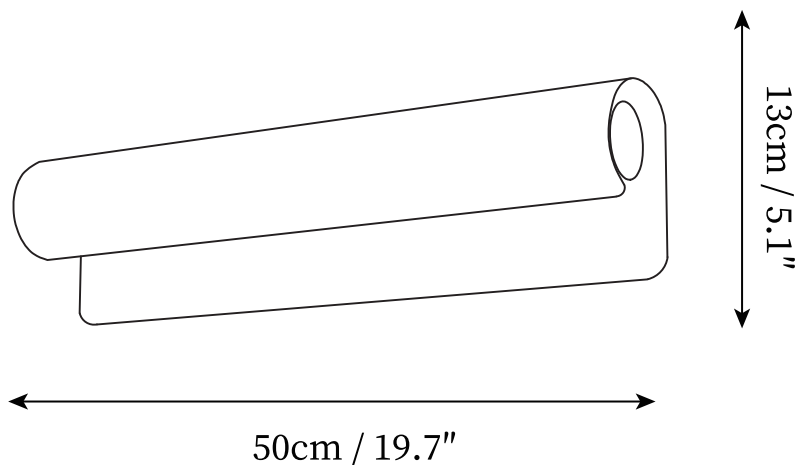

SPECIFICATION SHEET

Fixture Dimmensions	L 10" x W 3.7" x H 4.7"
Light source	E14
Wattage	15W
Voltage	AC 110-240V
Color Temperature	Based on the purchase of light bulbs
CRI(Ra)	80CRI
Mounting	Wall
Driver Required	No
Optional Color Temps	Buy bulbs as needed
LED Rated Life	Based on bulb life (we do not supply bulbs)
Dimming	Dimming is not supported
Finishes	Brushed brass
Shade Details	Brushed brass
Material	Brass, Metal

SPECIFICATION SHEET

Fixture Dimensions	L 19.7" x W 4.3" x H 5.1"
Light source	E14
Wattage	15W
Voltage	AC 110-240V
Color Temperature	Based on the purchase of light bulbs
CRI(Ra)	80CRI
Mounting	Wall
Driver Required	No
Optional Color Temps	Buy bulbs as needed
LED Rated Life	Based on bulb life (we do not supply bulbs)
Dimming	Dimming is not supported
Finishes	Brushed brass
Shade Details	Brushed brass
Material	Brass, Metal