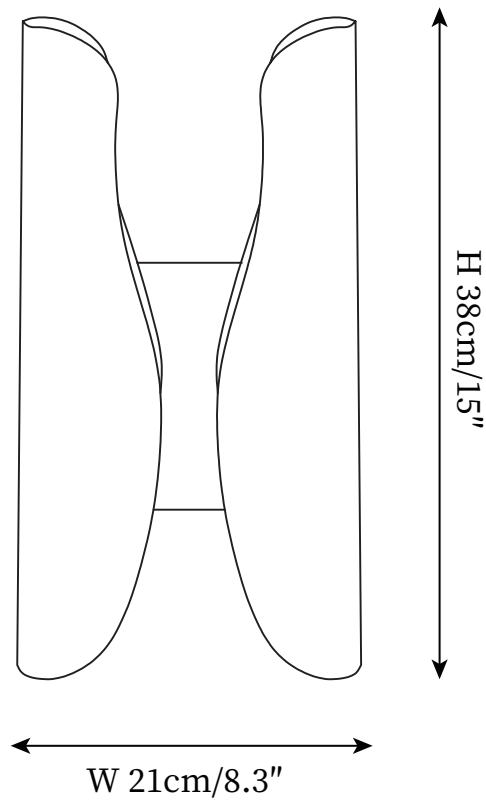

SPECIFICATION SHEET

SPECIFICATION DETAILS

*For custom options, consult factory for details

Fixture Dimensions	W 8.3" x H 15"
Light source	G9
Wattage	~ 5W
Voltage	AC 110-240V
Color Temperature	Based on the purchase of light bulbs
CRI(Ra)	80CRI
Mounting	Wall
Driver Required	No
Optional Color Temps	Buy bulbs as needed
LED Rated Life	Based on bulb life (we do not supply bulbs)
Dimming	Dimming is not supported
Finishes	Brushed brass & Black, Brushed brass
Shade Details	Brushed brass & Black, Brushed brass
Material	Brass, Metal
Wire Length	No
Wire Type	No