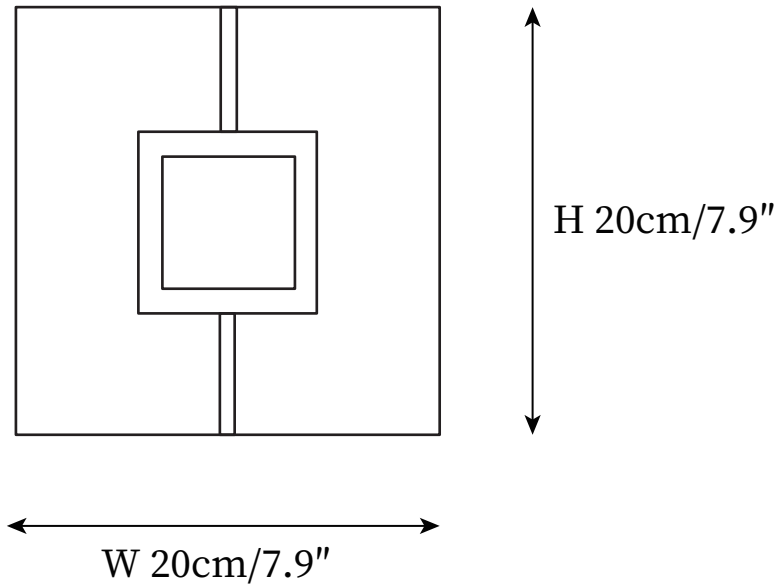

SPECIFICATION SHEET

SPECIFICATION DETAILS

*For custom options, consult factory for details

Fixture Dimensions	W 7.9" x H 7.9"
Light source	Integrated LED
Wattage	~ 7W
Voltage	AC 110-240V
Color Temperature	Based on the purchase of light bulbs
CRI(Ra)	80CRI
Mounting	Wall
Driver Required	Yes
Optional Color Temps	Warm Light (3000K), Neutral Light (4500K), Cool Light (6000K)
LED Rated Life	Based on bulb life (we do not supply bulbs)
Dimming	Dimming is not supported
Finishes	Brushed brass
Shade Details	White
Material	Brass, Alabaster, Metal
Wire Length	No
Wire Type	No
Warranty	2 Years

SPECIFICATION SHEET

SPECIFICATION DETAILS

*For custom options, consult factory for details

Fixture Dimensions	W 6.5" x H 16.7"
Light source	Integrated LED
Wattage	~ 7W
Voltage	AC 110-240V
Color Temperature	Based on the purchase of light bulbs
CRI(Ra)	80CRI
Mounting	Wall
Driver Required	Yes
Optional Color Temps	Warm Light (3000K), Neutral Light (4500K), Cool Light (6000K)
LED Rated Life	Based on bulb life (we do not supply bulbs)
Dimming	Dimming is not supported
Finishes	Brushed brass
Shade Details	White
Material	Brass, Alabaster, Metal
Wire Length	No
Wire Type	No
Warranty	2 Years