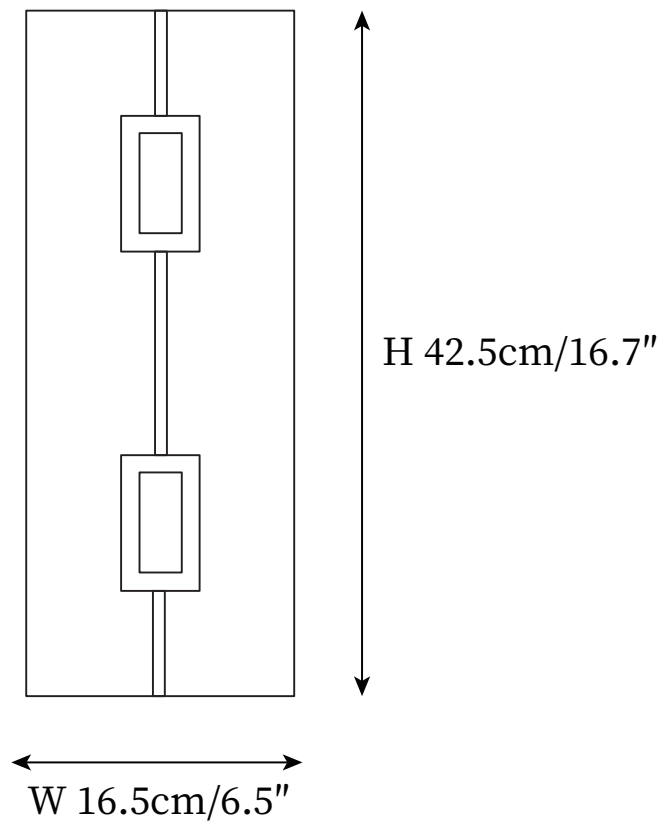

SPECIFICATION SHEET

SPECIFICATION DETAILS

*For custom options, consult factory for details

Fixture Dimensions	W 7.9" x H 7.9"
Light source	Integrated LED
Wattage	~ 7W
Voltage	AC 110-240V
Color Temperature	Based on the purchase of light bulbs
CRI(Ra)	80CRI
Mounting	Wall
Driver Required	Yes
Optional Color Temps	Warm Light (3000K), Neutral Light (4500K), Cool Light (6000K)
LED Rated Life	Based on bulb life (we do not supply bulbs)
Dimming	Dimming is not supported
Finishes	Brushed brass
Shade Details	White
Material	Brass, Alabaster, Metal
Wire Length	No
Wire Type	No
Warranty	2 Years

SPECIFICATION SHEET

SPECIFICATION DETAILS

*For custom options, consult factory for details

Fixture Dimensions	W 6.5" x H 16.7"
Light source	Integrated LED
Wattage	~ 7W
Voltage	AC 110-240V
Color Temperature	Based on the purchase of light bulbs
CRI(Ra)	80CRI
Mounting	Wall
Driver Required	Yes
Optional Color Temps	Warm Light (3000K), Neutral Light (4500K), Cool Light (6000K)
LED Rated Life	Based on bulb life (we do not supply bulbs)
Dimming	Dimming is not supported
Finishes	Brushed brass
Shade Details	White
Material	Brass, Alabaster, Metal
Wire Length	No
Wire Type	No
Warranty	2 Years