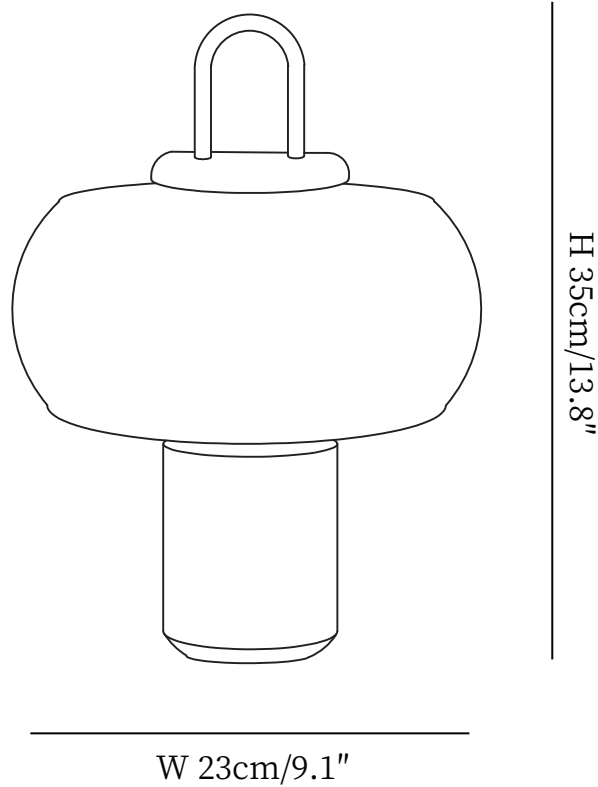

SPECIFICATION SHEET

SPECIFICATION DETAILS

*For custom options, consult factory for details

Fixture Dimensions	Ø 9.1" x H 13.8"
Light source	E27
Wattage	Max 40W
Voltage	AC 110-240V
Color Temperature	Based on the purchase of light bulbs
CRI(Ra)	80CRI
Mounting	Table
Driver Required	NO
Optional Color Temps	Buy bulbs as needed
LED Rated Life	Based on bulb life (we do not supply bulbs)
Dimming	Dimming is not supported
Finishes	Black, Silver
Shade Details	White
Material	Metal, Glass
Wire Length	59"
Wire Type	Wire with switch plug