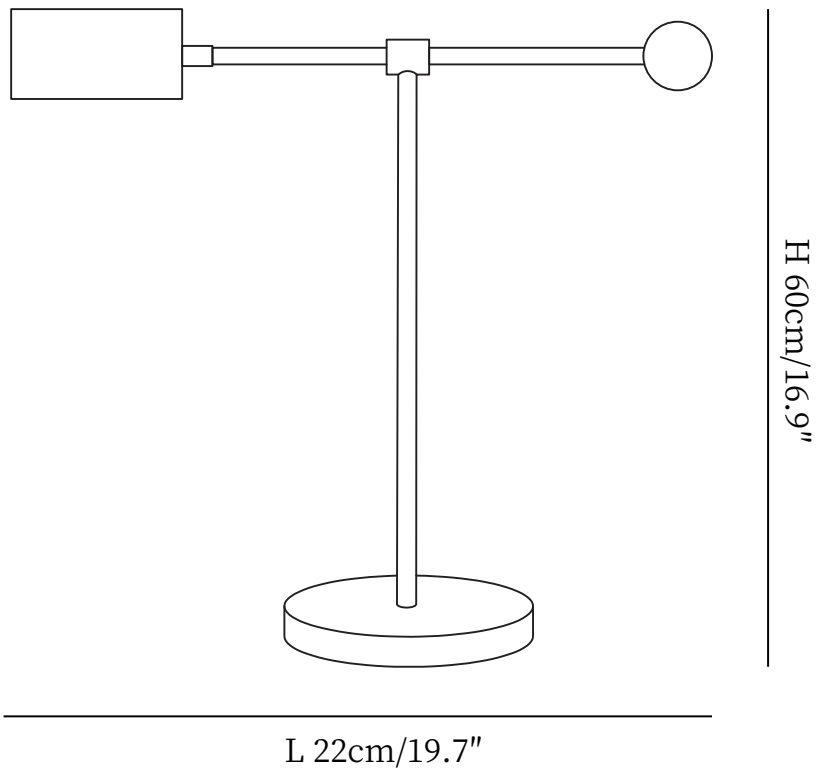

SPECIFICATION SHEET

SPECIFICATION DETAILS

*For custom options, consult factory for details

Fixture Dimmensions	L 19.7" x H 16.9"
Light source	E27
Wattage	Max 40W
Voltage	AC 110-240V
Color Temperature	Based on the purchase of light bulbs
CRI(Ra)	80CRI
Mounting	Table
Driver Required	NO
Optional Color Temps	Buy bulbs as needed
LED Rated Life	Based on bulb life (we do not supply bulbs)
Dimming	Dimming is not supported
Finishes	Gold
Shade Details	Gold
Material	Metal, Iron
Wire Length	59"
Wire Type	Wire with switch plug