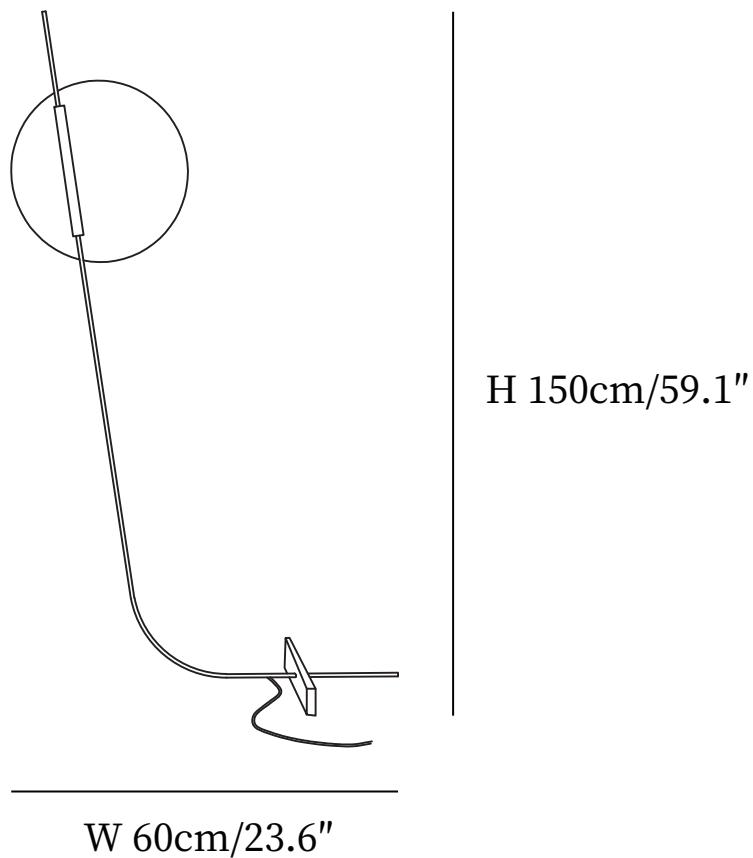

SPECIFICATION SHEET

SPECIFICATION DETAILS

*For custom options, consult factory for details

Fixture Dimensions	W23.6" x H 59.1"
Light source	Integrated LED
Wattage	~ 5W
Voltage	AC 110-240V
Color Temperature	Based on the purchase of light bulbs
CRI(Ra)	80CRI
Mounting	Floor
Driver Required	Yes
Optional Color Temps	Warm Light (3000K), Neutral Light (4500K), Cool Light (6000K)
LED Rated Life	Based on bulb life (we do not supply bulbs)
Dimming	Dimming is not supported
Finishes	Red
Shade Details	Red
Material	Metal, Iron
Wire Length	98.4"
Wire Type	Wire with switch plug