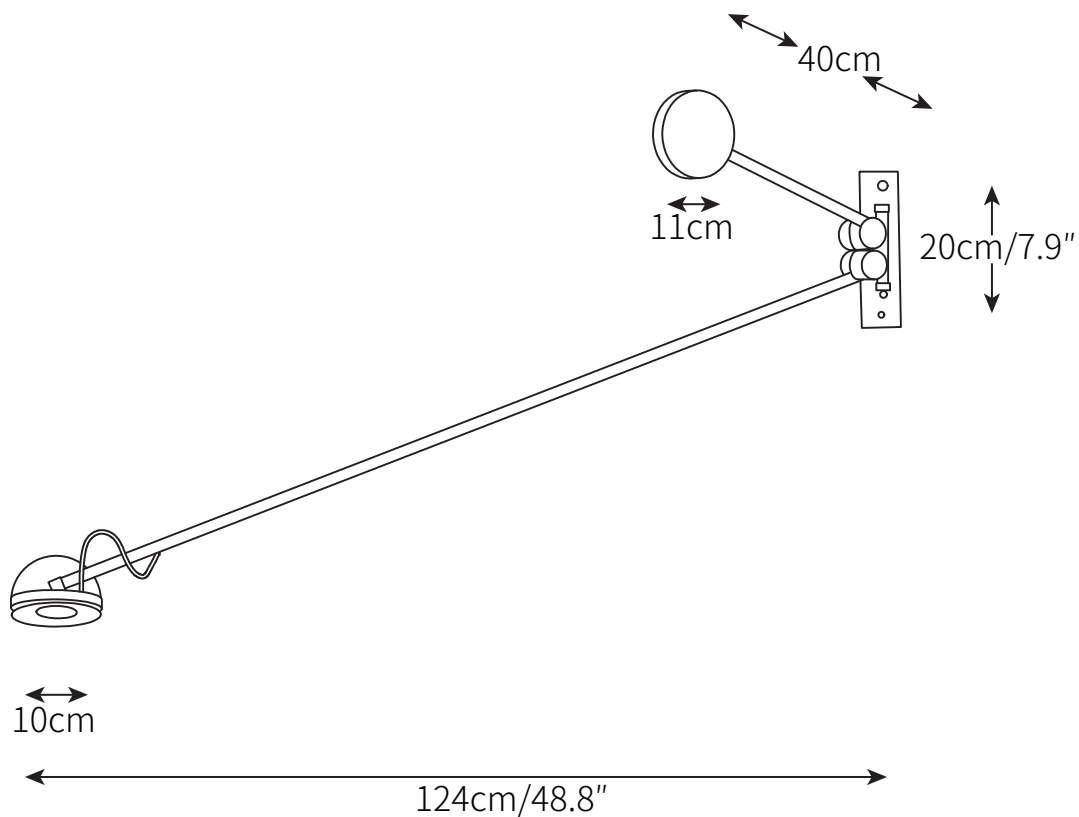

## SPECIFICATION DETAILS

\*For custom options, consult factory for details

<b>Fixture Dimensions</b>	W 48.8" x H 7.9"
<b>Light source</b>	Integrated LED
<b>Wattage</b>	~ 7W
<b>Voltage</b>	AC 110-240V
<b>Color Temperature</b>	Based on the purchase of light bulbs
<b>CRI(Ra)</b>	80CRI
<b>Mounting</b>	Wall
<b>Driver Required</b>	Yes
<b>Optional Color Temps</b>	Warm Light (3000K), Neutral Light (4500K), Cool Light (6000K)
<b>LED Rated Life</b>	Based on bulb life (we do not supply bulbs)
<b>Dimming</b>	Dimming is not supported
<b>Finishes</b>	Black & Red, Black
<b>Shade Details</b>	Black
<b>Material</b>	Metal, Iron