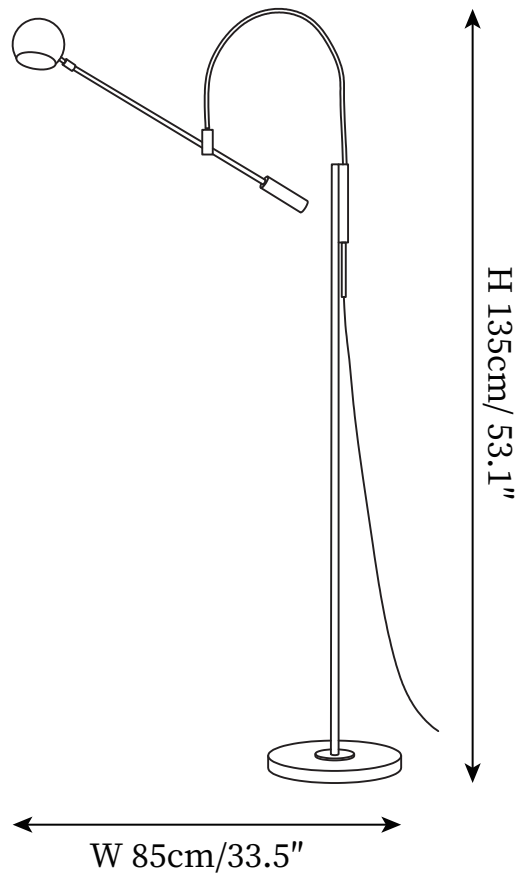

SPECIFICATION SHEET

SPECIFICATION DETAILS

*For custom options, consult factory for details

Fixture Dimensions	W 33.5" x H 53.1"
Light source	G9
Wattage	~ 5W
Voltage	AC 110-240V
Color Temperature	Based on the purchase of light bulbs
CRI(Ra)	80CRI
Mounting	Floor
Driver Required	No
Optional Color Temps	Buy bulbs as needed
LED Rated Life	Based on bulb life (we do not supply bulbs)
Dimming	Dimming is not supported
Finishes	Gold
Shade Details	Gold
Material	Metal, Iron
Wire Length	98.4"
Wire Type	Wire with switch plug