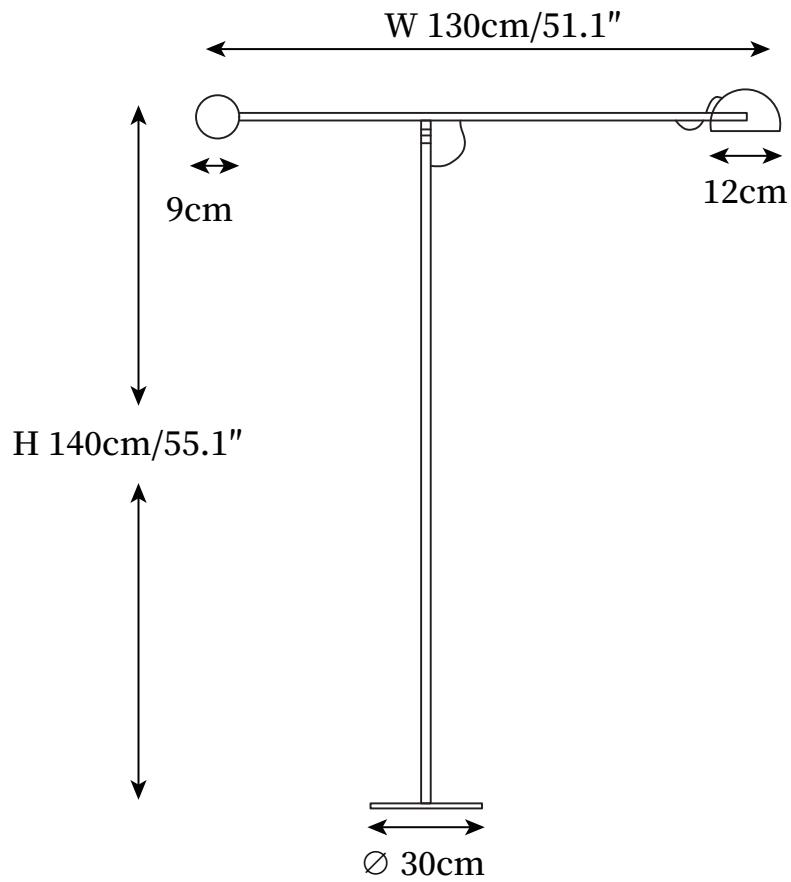

SPECIFICATION SHEET

SPECIFICATION DETAILS

*For custom options, consult factory for details

Fixture Dimensions	W 51.1" x H 55.1"
Light source	Integrated LED
Wattage	~ 5W
Voltage	AC 110-240V
Color Temperature	Based on the purchase of light bulbs
CRI(Ra)	80CRI
Mounting	Floor
Driver Required	Yes
Optional Color Temps	Warm Light (3000K), Neutral Light (4500K), Cool Light (6000K)
LED Rated Life	Based on bulb life (we do not supply bulbs)
Dimming	Dimming is not supported
Finishes	Black & Red
Shade Details	Black
Material	Metal, Iron
Wire Length	98.4"
Wire Type	Wire with switch plug