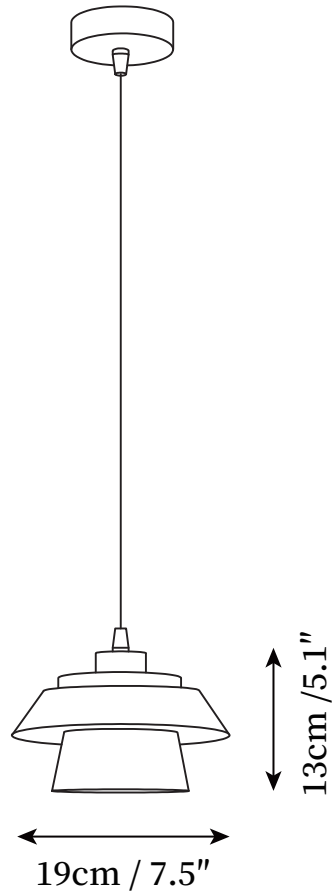

SPECIFICATION SHEET

SPECIFICATION DETAILS

*For custom options, consult factory for details

Fixture Dimensions	Ø 7.5" x H 5.1"
Light source	E27
Wattage	40W
Voltage	AC 110-240V
Color Temperature	Based on the purchase of light bulbs
CRI(Ra)	80CRI
Mounting	Ceiling
Driver Required	No
Optional Color Temps	Buy bulbs as needed
LED Rated Life	Based on bulb life (we do not supply bulbs)
Dimming	Dimming is not supported
Finishes	Wood
Shade Details	Black, Grey, White, Green, Pink, and Yellow
Material	Metal, Iron, Wood
Wire Length	59"
Wire Type	Black Coaxial Wire