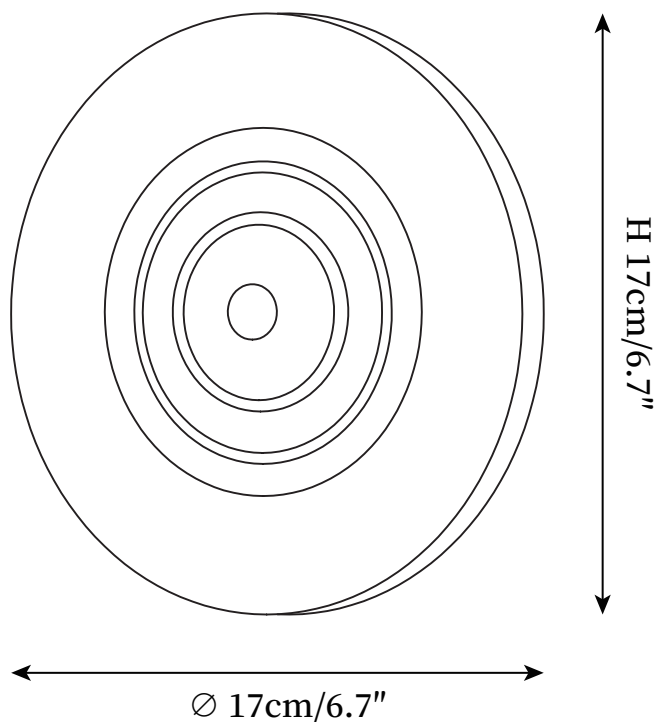

SPECIFICATION SHEET

SPECIFICATION DETAILS

*For custom options, consult factory for details

Fixture Dimensions	$\varnothing 6.7'' \times H 6.7''$
Light source	Integrated LED
Wattage	~ 7W
Voltage	AC 110-240V
Color Temperature	Based on the purchase of light bulbs
CRI(Ra)	80CRI
Mounting	Wall
Driver Required	Yes
Optional Color Temps	Warm Light (3000K), Neutral Light (4500K), Cool Light (6000K)
LED Rated Life	Based on bulb life (we do not supply bulbs)
Dimming	Dimming is not supported
Finishes	Polished brass
Shade Details	Frosted white
Material	Brass, Acrylic
Wire Length	No
Wire Type	No
