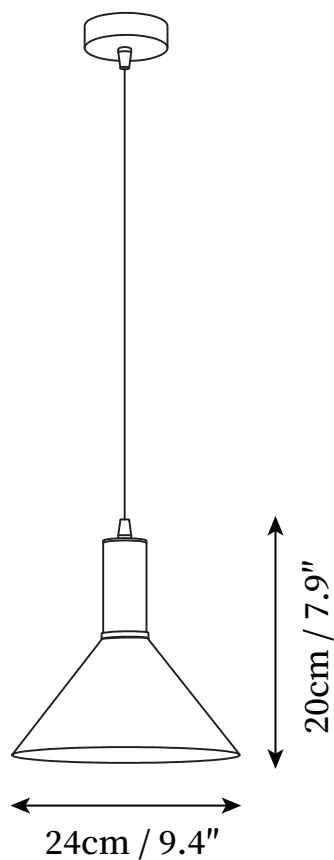

SPECIFICATION SHEET

SPECIFICATION DETAILS

*For custom options, consult factory for details

Fixture Dimensions	Ø 9.4" x H 7.9"
Light source	E27
Wattage	40W
Voltage	AC 110-240V
Color Temperature	Based on the purchase of light bulbs
CRI(Ra)	80CRI
Mounting	Ceiling
Driver Required	No
Optional Color Temps	Buy bulbs as needed
LED Rated Life	Based on bulb life (we do not supply bulbs)
Dimming	Dimming is not supported
Finishes	Brass & Black
Shade Details	Brass
Material	Metal, Brass
Wire Length	59"
Wire Type	Black Coaxial Wire