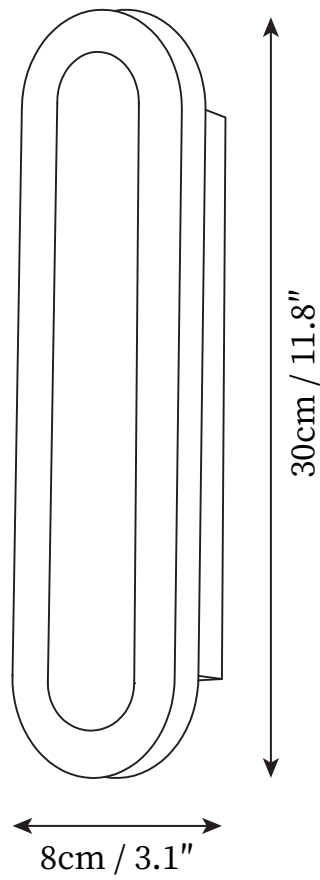

SPECIFICATION SHEET

SPECIFICATION DETAILS

*For custom options, consult factory for details

Fixture Dimensions	W 3.1" x H 11.8"
Light source	Integrated LED
Wattage	~ 5W
Voltage	AC 110-240V
Color Temperature	Based on the purchase of light bulbs
CRI(Ra)	80CRI
Mounting	Wall
Driver Required	Yes
Optional Color Temps	Warm Light (3000K), Neutral Light (4500K), Cool Light (6000K)
LED Rated Life	Based on bulb life (we do not supply bulbs)
Dimming	Dimming is not supported
Finishes	Brass
Shade Details	White
Material	Brass, Acrylic
Wire Length	No
Wire Type	No

SPECIFICATION SHEET

SPECIFICATION DETAILS

*For custom options, consult factory for details

Fixture Dimensions	W 6.3" x H 17.7"
Light source	Integrated LED
Wattage	~ 5W
Voltage	AC 110-240V
Color Temperature	Based on the purchase of light bulbs
CRI(Ra)	80CRI
Mounting	Wall
Driver Required	Yes
Optional Color Temps	Warm Light (3000K), Neutral Light (4500K), Cool Light (6000K)
LED Rated Life	Based on bulb life (we do not supply bulbs)
Dimming	Dimming is not supported
Finishes	Brass
Shade Details	White
Material	Brass, Acrylic
Wire Length	No
Wire Type	No