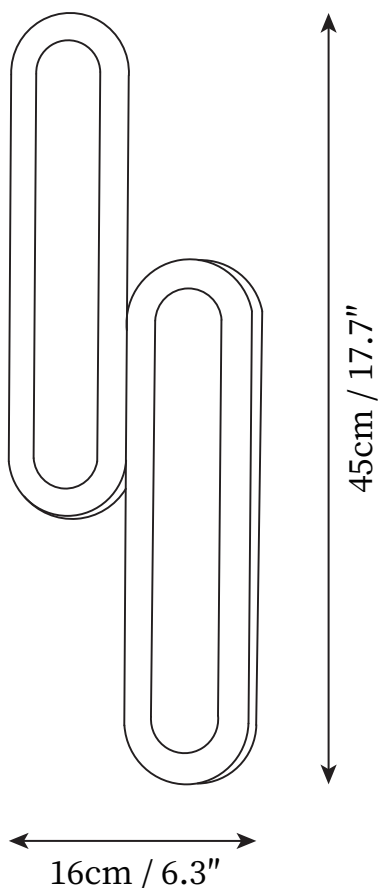

SPECIFICATION SHEET

SPECIFICATION DETAILS

*For custom options, consult factory for details

Fixture Dimensions	W 3.1" x H 11.8"
Light source	Integrated LED
Wattage	~ 5W
Voltage	AC 110-240V
Color Temperature	Based on the purchase of light bulbs
CRI(Ra)	80CRI
Mounting	Wall
Driver Required	Yes
Optional Color Temps	Warm Light (3000K), Neutral Light (4500K), Cool Light (6000K)
LED Rated Life	Based on bulb life (we do not supply bulbs)
Dimming	Dimming is not supported
Finishes	Brass
Shade Details	White
Material	Brass, Acrylic
Wire Length	No
Wire Type	No

SPECIFICATION SHEET

SPECIFICATION DETAILS

*For custom options, consult factory for details

Fixture Dimensions	W 6.3" x H 17.7"
Light source	Integrated LED
Wattage	~ 5W
Voltage	AC 110-240V
Color Temperature	Based on the purchase of light bulbs
CRI(Ra)	80CRI
Mounting	Wall
Driver Required	Yes
Optional Color Temps	Warm Light (3000K), Neutral Light (4500K), Cool Light (6000K)
LED Rated Life	Based on bulb life (we do not supply bulbs)
Dimming	Dimming is not supported
Finishes	Brass
Shade Details	White
Material	Brass, Acrylic
Wire Length	No
Wire Type	No