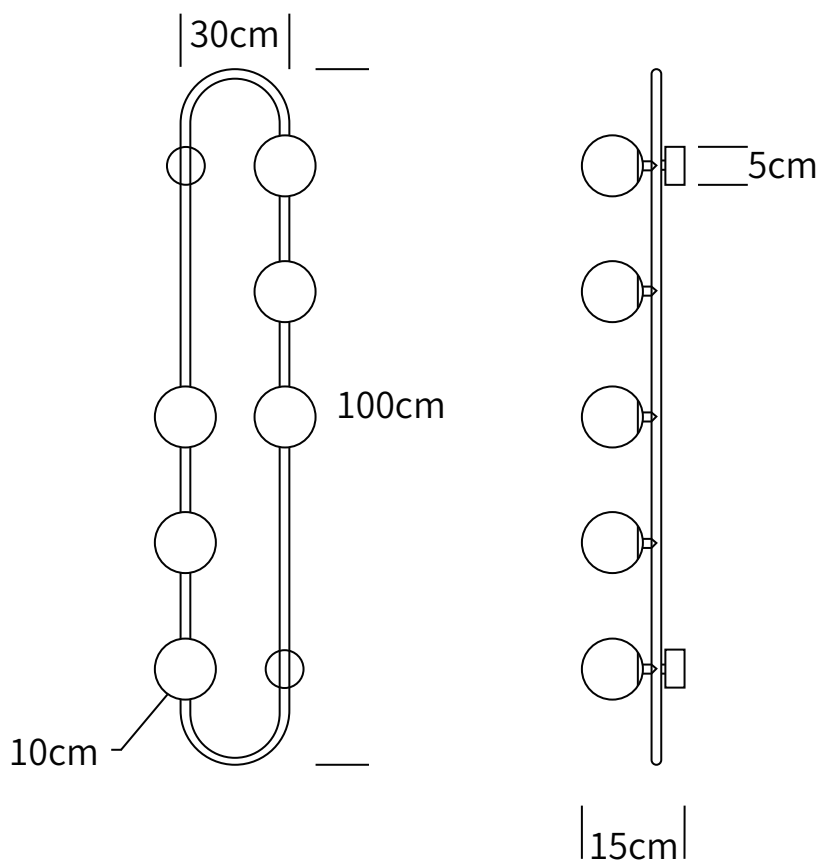

SPECIFICATION SHEET

SPECIFICATION DETAILS

*For custom options, consult factory for details

Fixture Dimensions	W 8.3" x H 17.7"
Light source	G9
Wattage	~ 5W (Single lamp)
Voltage	AC 110-240V
Color Temperature	Based on the purchase of light bulbs
CRI(Ra)	80CRI
Mounting	Wall
Driver Required	No
Optional Color Temps	Buy bulbs as needed
LED Rated Life	Based on bulb life (we do not supply bulbs)
Dimming	Dimming is not supported
Finishes	Gold, Black
Shade Details	White
Material	Metal, Glass
Wire Length	No
Wire Type	No

SPECIFICATION SHEET

SPECIFICATION DETAILS

*For custom options, consult factory for details

Fixture Dimensions	W 11.8" x H 30.7"
Light source	G9
Wattage	~ 5W (Single lamp)
Voltage	AC 110-240V
Color Temperature	Based on the purchase of light bulbs
CRI(Ra)	80CRI
Mounting	Wall
Driver Required	No
Optional Color Temps	Buy bulbs as needed
LED Rated Life	Based on bulb life (we do not supply bulbs)
Dimming	Dimming is not supported
Finishes	Gold, Black
Shade Details	White
Material	Metal, Glass
Wire Length	No
Wire Type	No

SPECIFICATION SHEET

SPECIFICATION DETAILS

*For custom options, consult factory for details

Fixture Dimensions	W 11.8" x H 39.4"
Light source	G9
Wattage	~ 5W (Single lamp)
Voltage	AC 110-240V
Color Temperature	Based on the purchase of light bulbs
CRI(Ra)	80CRI
Mounting	Wall
Driver Required	No
Optional Color Temps	Buy bulbs as needed
LED Rated Life	Based on bulb life (we do not supply bulbs)
Dimming	Dimming is not supported
Finishes	Gold, Black
Shade Details	White
Material	Metal, Glass
Wire Length	No
Wire Type	No