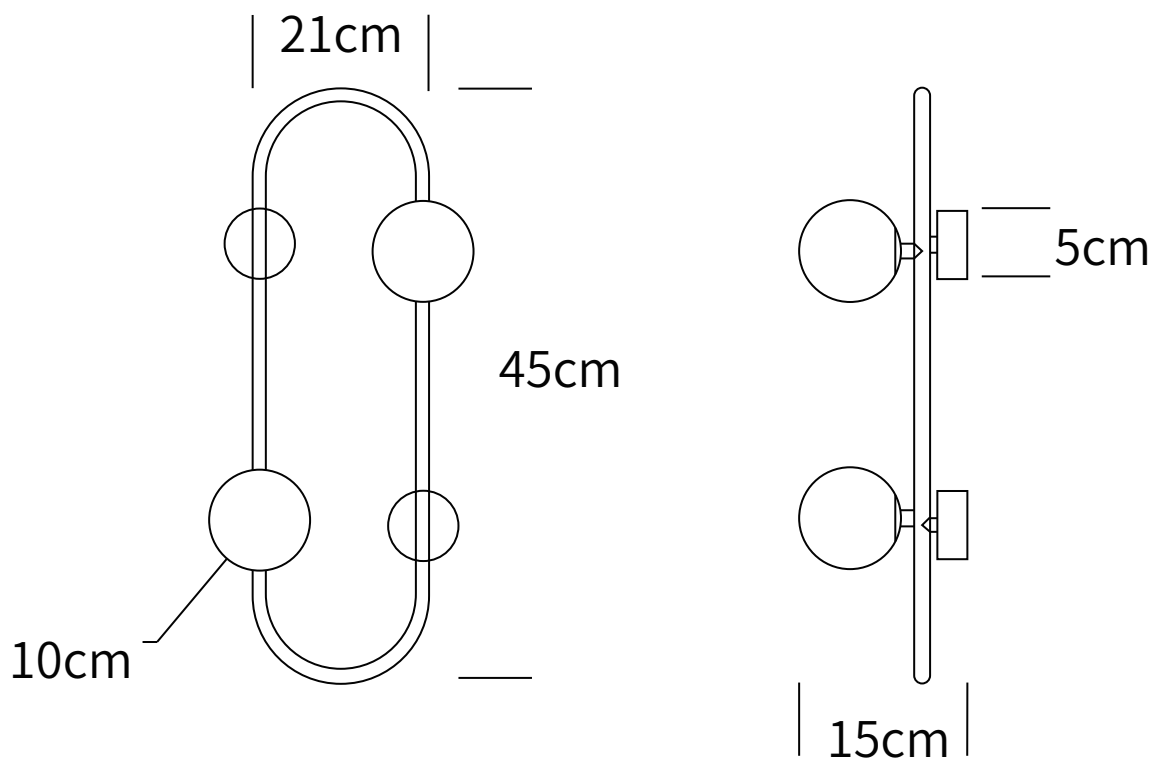

SPECIFICATION SHEET

SPECIFICATION DETAILS

*For custom options, consult factory for details

Fixture Dimensions	W 8.3" x H 17.7"
Light source	G9
Wattage	~ 5W (Single lamp)
Voltage	AC 110-240V
Color Temperature	Based on the purchase of light bulbs
CRI(Ra)	80CRI
Mounting	Wall
Driver Required	No
Optional Color Temps	Buy bulbs as needed
LED Rated Life	Based on bulb life (we do not supply bulbs)
Dimming	Dimming is not supported
Finishes	Gold, Black
Shade Details	White
Material	Metal, Glass
Wire Length	No
Wire Type	No

SPECIFICATION SHEET

SPECIFICATION DETAILS

*For custom options, consult factory for details

Fixture Dimensions	W 11.8" x H 30.7"
Light source	G9
Wattage	~ 5W (Single lamp)
Voltage	AC 110-240V
Color Temperature	Based on the purchase of light bulbs
CRI(Ra)	80CRI
Mounting	Wall
Driver Required	No
Optional Color Temps	Buy bulbs as needed
LED Rated Life	Based on bulb life (we do not supply bulbs)
Dimming	Dimming is not supported
Finishes	Gold, Black
Shade Details	White
Material	Metal, Glass
Wire Length	No
Wire Type	No

SPECIFICATION SHEET

SPECIFICATION DETAILS

*For custom options, consult factory for details

Fixture Dimensions	W 11.8" x H 39.4"
Light source	G9
Wattage	~ 5W (Single lamp)
Voltage	AC 110-240V
Color Temperature	Based on the purchase of light bulbs
CRI(Ra)	80CRI
Mounting	Wall
Driver Required	No
Optional Color Temps	Buy bulbs as needed
LED Rated Life	Based on bulb life (we do not supply bulbs)
Dimming	Dimming is not supported
Finishes	Gold, Black
Shade Details	White
Material	Metal, Glass
Wire Length	No
Wire Type	No