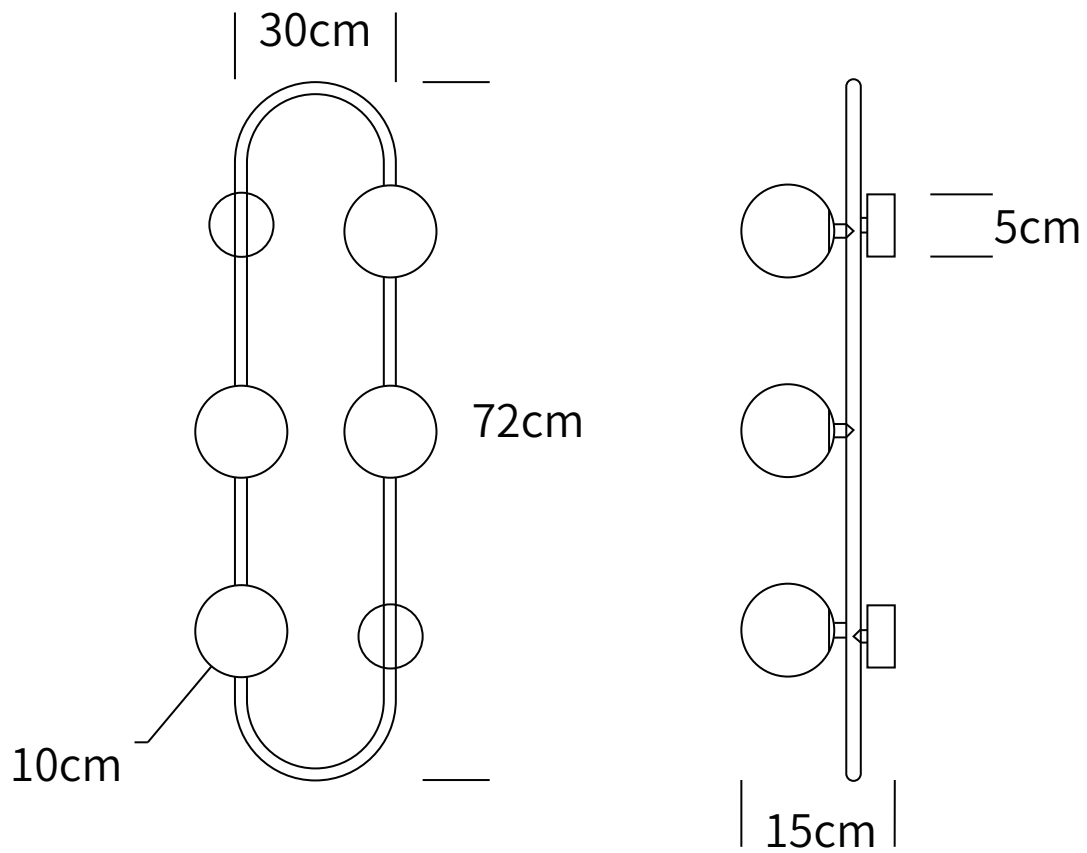

SPECIFICATION SHEET

SPECIFICATION DETAILS

*For custom options, consult factory for details

Fixture Dimensions	W 8.3" x H 17.7"
Light source	G9
Wattage	~ 5W (Single lamp)
Voltage	AC 110-240V
Color Temperature	Based on the purchase of light bulbs
CRI(Ra)	80CRI
Mounting	Wall
Driver Required	No
Optional Color Temps	Buy bulbs as needed
LED Rated Life	Based on bulb life (we do not supply bulbs)
Dimming	Dimming is not supported
Finishes	Gold, Black
Shade Details	White
Material	Metal, Glass
Wire Length	No
Wire Type	No

SPECIFICATION SHEET

SPECIFICATION DETAILS

*For custom options, consult factory for details

Fixture Dimensions	W 11.8" x H 30.7"
Light source	G9
Wattage	~ 5W (Single lamp)
Voltage	AC 110-240V
Color Temperature	Based on the purchase of light bulbs
CRI(Ra)	80CRI
Mounting	Wall
Driver Required	No
Optional Color Temps	Buy bulbs as needed
LED Rated Life	Based on bulb life (we do not supply bulbs)
Dimming	Dimming is not supported
Finishes	Gold, Black
Shade Details	White
Material	Metal, Glass
Wire Length	No
Wire Type	No

SPECIFICATION SHEET

SPECIFICATION DETAILS

*For custom options, consult factory for details

Fixture Dimensions	W 11.8" x H 39.4"
Light source	G9
Wattage	~ 5W (Single lamp)
Voltage	AC 110-240V
Color Temperature	Based on the purchase of light bulbs
CRI(Ra)	80CRI
Mounting	Wall
Driver Required	No
Optional Color Temps	Buy bulbs as needed
LED Rated Life	Based on bulb life (we do not supply bulbs)
Dimming	Dimming is not supported
Finishes	Gold, Black
Shade Details	White
Material	Metal, Glass
Wire Length	No
Wire Type	No