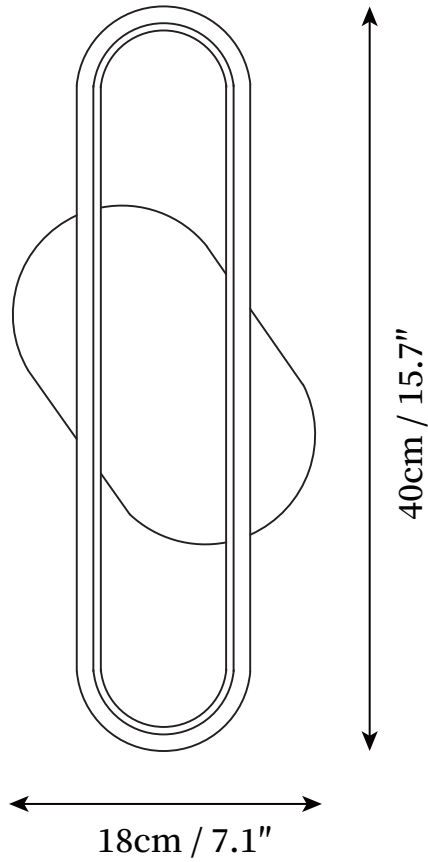

# SPECIFICATION SHEET

---

## SPECIFICATION DETAILS

\*For custom options, consult factory for details

<b>Fixture Dimensions</b>	Ø 3.9" x H 15.7"
<b>Light source</b>	Integrated LED
<b>Wattage</b>	10W
<b>Voltage</b>	AC 110-240V
<b>Color Temperature</b>	Based on the purchase of light bulbs
<b>CRI(Ra)</b>	80CRI
<b>Mounting</b>	Wall
<b>Driver Required</b>	Yes
<b>Optional Color Temps</b>	Warm Light (3000K), Neutral Light (4500K), Cool Light (6000K)
<b>LED Rated Life</b>	Based on bulb life (we do not supply bulbs)
<b>Dimming</b>	Dimming is not supported
<b>Finishes</b>	Brass
<b>Shade Details</b>	White
<b>Material</b>	Brass, Silicone
<b>Wire Length</b>	No
<b>Wire Type</b>	No

## SPECIFICATION DETAILS

\*For custom options, consult factory for details

<b>Fixture Dimensions</b>	Ø 7.1" x H 15.7"
<b>Light source</b>	Integrated LED
<b>Wattage</b>	10W
<b>Voltage</b>	AC 110-240V
<b>Color Temperature</b>	Based on the purchase of light bulbs
<b>CRI(Ra)</b>	80CRI
<b>Mounting</b>	Wall
<b>Driver Required</b>	Yes
<b>Optional Color Temps</b>	Warm Light (3000K), Neutral Light (4500K), Cool Light (6000K)
<b>LED Rated Life</b>	Based on bulb life (we do not supply bulbs)
<b>Dimming</b>	Dimming is not supported
<b>Finishes</b>	Brass
<b>Shade Details</b>	White
<b>Material</b>	Brass, Silicone
<b>Wire Length</b>	No
<b>Wire Type</b>	No