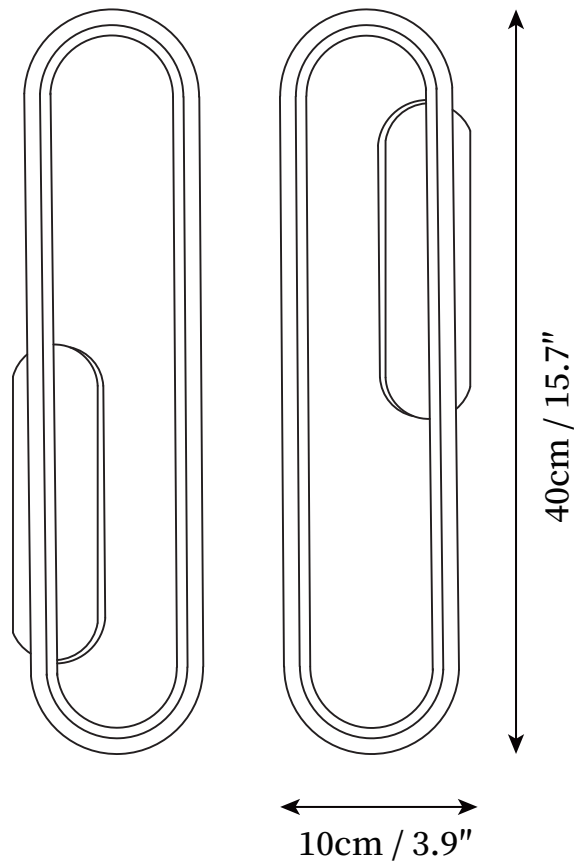

# SPECIFICATION SHEET

---

## SPECIFICATION DETAILS

\*For custom options, consult factory for details

<b>Fixture Dimensions</b>	Ø 3.9" x H 15.7"
<b>Light source</b>	Integrated LED
<b>Wattage</b>	10W
<b>Voltage</b>	AC 110-240V
<b>Color Temperature</b>	Based on the purchase of light bulbs
<b>CRI(Ra)</b>	80CRI
<b>Mounting</b>	Wall
<b>Driver Required</b>	Yes
<b>Optional Color Temps</b>	Warm Light (3000K), Neutral Light (4500K), Cool Light (6000K)
<b>LED Rated Life</b>	Based on bulb life (we do not supply bulbs)
<b>Dimming</b>	Dimming is not supported
<b>Finishes</b>	Brass
<b>Shade Details</b>	White
<b>Material</b>	Brass, Silicone
<b>Wire Length</b>	No
<b>Wire Type</b>	No

## SPECIFICATION DETAILS

\*For custom options, consult factory for details

<b>Fixture Dimensions</b>	Ø 7.1" x H 15.7"
<b>Light source</b>	Integrated LED
<b>Wattage</b>	10W
<b>Voltage</b>	AC 110-240V
<b>Color Temperature</b>	Based on the purchase of light bulbs
<b>CRI(Ra)</b>	80CRI
<b>Mounting</b>	Wall
<b>Driver Required</b>	Yes
<b>Optional Color Temps</b>	Warm Light (3000K), Neutral Light (4500K), Cool Light (6000K)
<b>LED Rated Life</b>	Based on bulb life (we do not supply bulbs)
<b>Dimming</b>	Dimming is not supported
<b>Finishes</b>	Brass
<b>Shade Details</b>	White
<b>Material</b>	Brass, Silicone
<b>Wire Length</b>	No
<b>Wire Type</b>	No