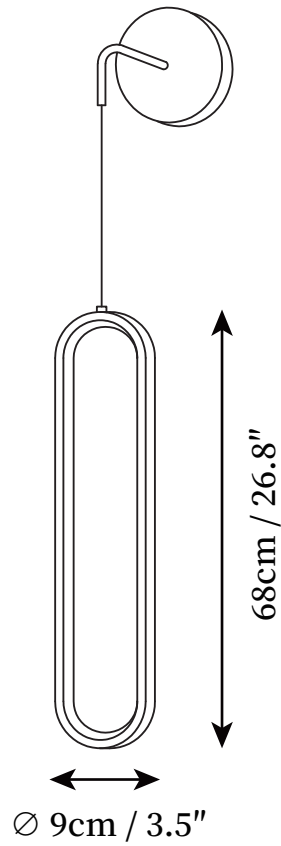

## SPECIFICATION DETAILS

\*For custom options, consult factory for details

<b>Fixture Dimensions</b>	D 3.5" x H 26.8"
<b>Light source</b>	Integrated LED
<b>Wattage</b>	~5 W
<b>Voltage</b>	AC 110-240V
<b>Color Temperature</b>	3000K
<b>CRI(Ra)</b>	80CRI
<b>Mounting</b>	Wall
<b>Driver Required</b>	Yes
<b>Optional Color Temps</b>	Warm Light (3000K), Neutral Light (4500K), Cool Light (6000K)
<b>LED Rated Life</b>	30000 hours
<b>Dimming</b>	Dimming is not supported
<b>Finishes</b>	Brass, Black
<b>Shade Details</b>	White
<b>Material</b>	Brass, Acrylic, Aluminum
<b>Wire Length</b>	No
<b>Wire Type</b>	No