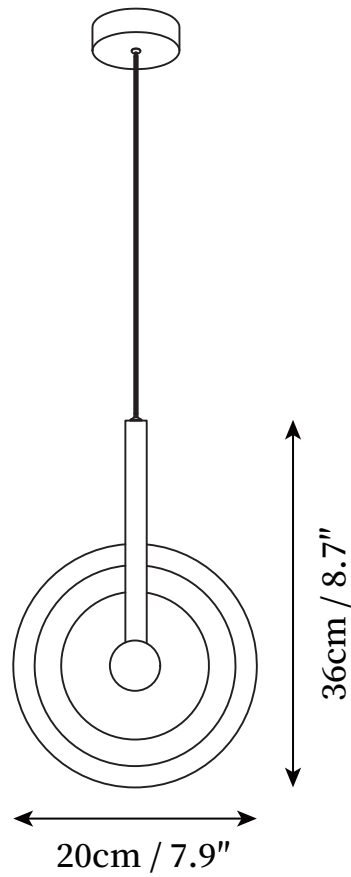

SPECIFICATION SHEET

SPECIFICATION DETAILS

*For custom options, consult factory for details

Fixture Dimensions	Ø 7.9" x H 8.7"
Light source	Integrated LED
Wattage	10W
Voltage	AC 110-240V
Color Temperature	Based on the purchase of light bulbs
CRI(Ra)	80CRI
Mounting	Ceiling
Driver Required	Yes
Optional Color Temps	Warm Light (3000K), Neutral Light (4500K), Cool Light (6000K)
LED Rated Life	Based on bulb life (we do not supply bulbs)
Dimming	Dimming is not supported
Finishes	Gold & White
Shade Details	Clear
Material	Metal, Glass, Leather
Wire Length	59"
Wire Type	Black Coaxial Wire