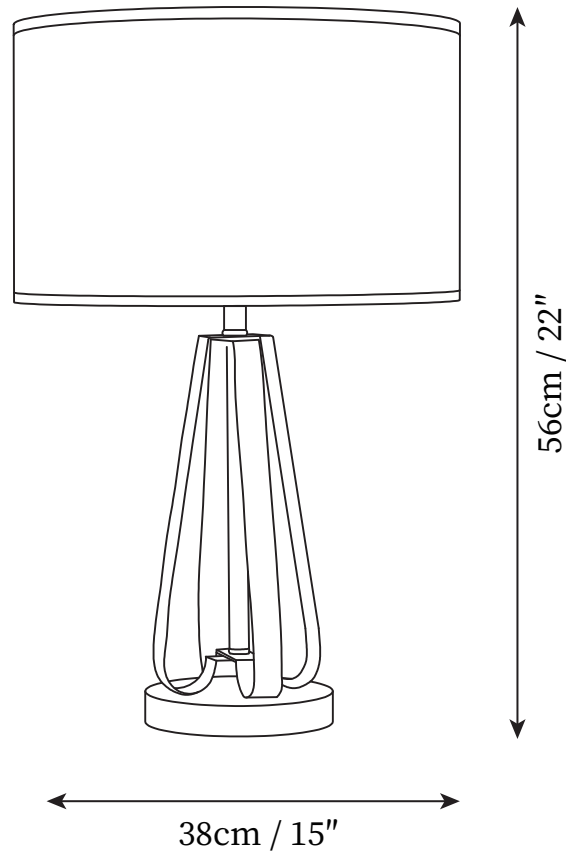

SPECIFICATION SHEET

SPECIFICATION DETAILS

*For custom options, consult factory for details

Fixture Dimensions	D 15" x H 22"
Light source	E27
Wattage	Max 40W
Voltage	AC 110-240V
Color Temperature	Based on the purchase of light bulbs
CRI(Ra)	80CRI
Mounting	Table
Driver Required	NO
Optional Color Temps	Buy bulbs as needed
LED Rated Life	Based on bulb life (we do not supply bulbs)
Dimming	Dimming is not supported
Finishes	White
Shade Details	White
Material	Metal, Fabric
Wire Length	59"
Wire Type	Wire with switch plug