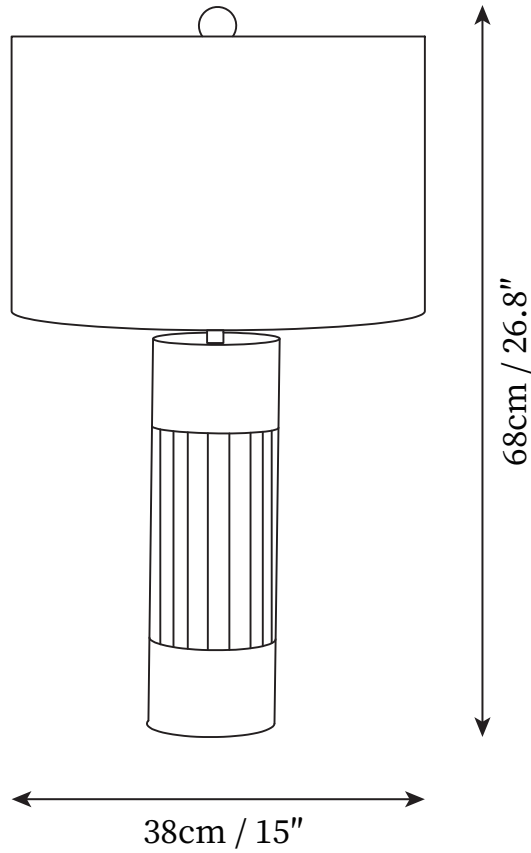

SPECIFICATION SHEET

SPECIFICATION DETAILS

*For custom options, consult factory for details

Fixture Dimensions	∅ 15" x H 26.8"
Light source	E27
Wattage	Max 40W
Voltage	AC 110-240V
Color Temperature	Based on the purchase of light bulbs
CRI(Ra)	80CRI
Mounting	Table
Driver Required	NO
Optional Color Temps	Buy bulbs as needed
LED Rated Life	Based on bulb life (we do not supply bulbs)
Dimming	Dimming is not supported
Finishes	Gold & White
Shade Details	White
Material	Metal, Fabric
Wire Length	59"
Wire Type	Wire with switch plug