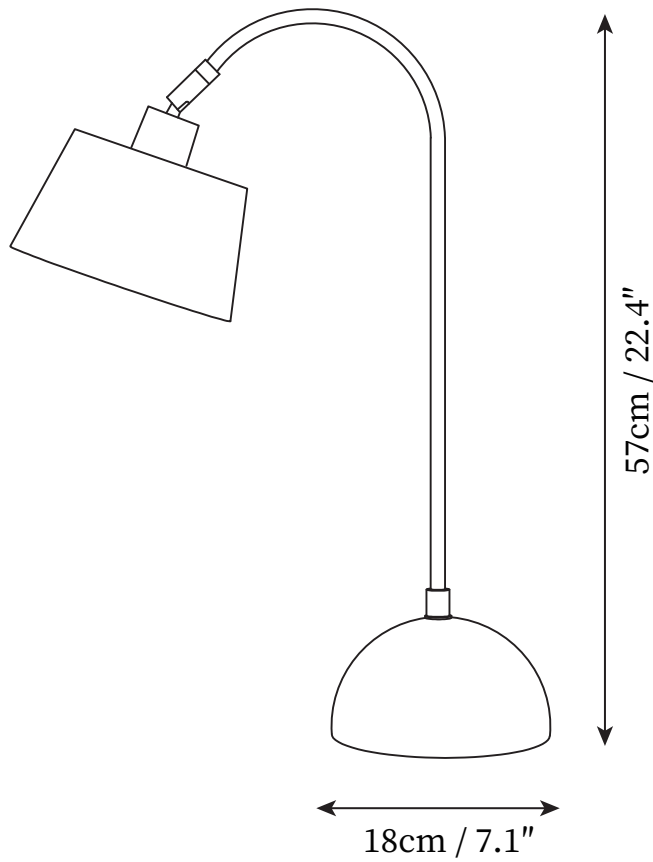

## SPECIFICATION DETAILS

\*For custom options, consult factory for details

<b>Fixture Dimensions</b>	Ø 7.1" x H 22.4"
<b>Light source</b>	E27
<b>Wattage</b>	Max 40W
<b>Voltage</b>	AC 110-240V
<b>Color Temperature</b>	Based on the purchase of light bulbs
<b>CRI(Ra)</b>	80CRI
<b>Mounting</b>	Table
<b>Driver Required</b>	NO
<b>Optional Color Temps</b>	Buy bulbs as needed
<b>LED Rated Life</b>	Based on bulb life (we do not supply bulbs)
<b>Dimming</b>	Dimming is not supported
<b>Finishes</b>	Gold & White
<b>Shade Details</b>	Gold
<b>Material</b>	Metal, Marble
<b>Wire Length</b>	59"
<b>Wire Type</b>	Wire with switch plug