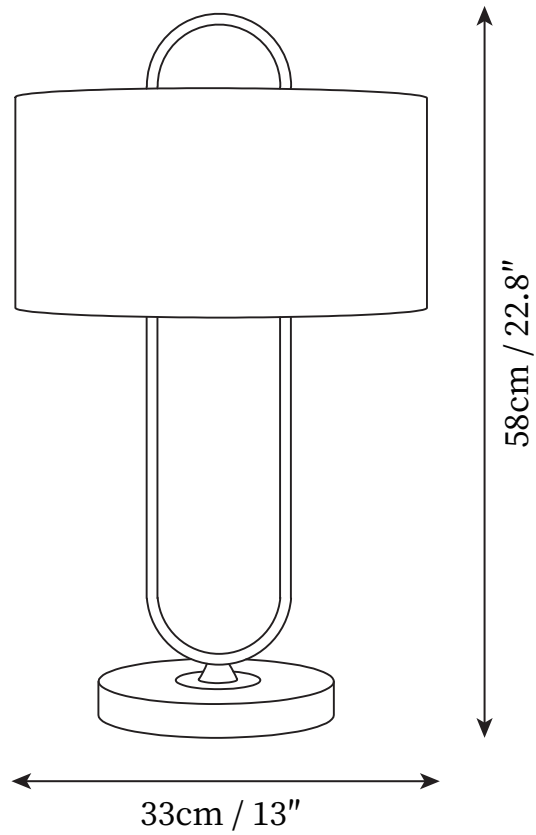

SPECIFICATION SHEET

SPECIFICATION DETAILS

*For custom options, consult factory for details

Fixture Dimensions	∅ 13" x H 22.8"
Light source	E27
Wattage	Max 40W
Voltage	AC 110-240V
Color Temperature	Based on the purchase of light bulbs
CRI(Ra)	80CRI
Mounting	Table
Driver Required	NO
Optional Color Temps	Buy bulbs as needed
LED Rated Life	Based on bulb life (we do not supply bulbs)
Dimming	Dimming is not supported
Finishes	Gold
Shade Details	White
Material	Metal, Marble, Fabric
Wire Length	59"
Wire Type	Wire with switch plug