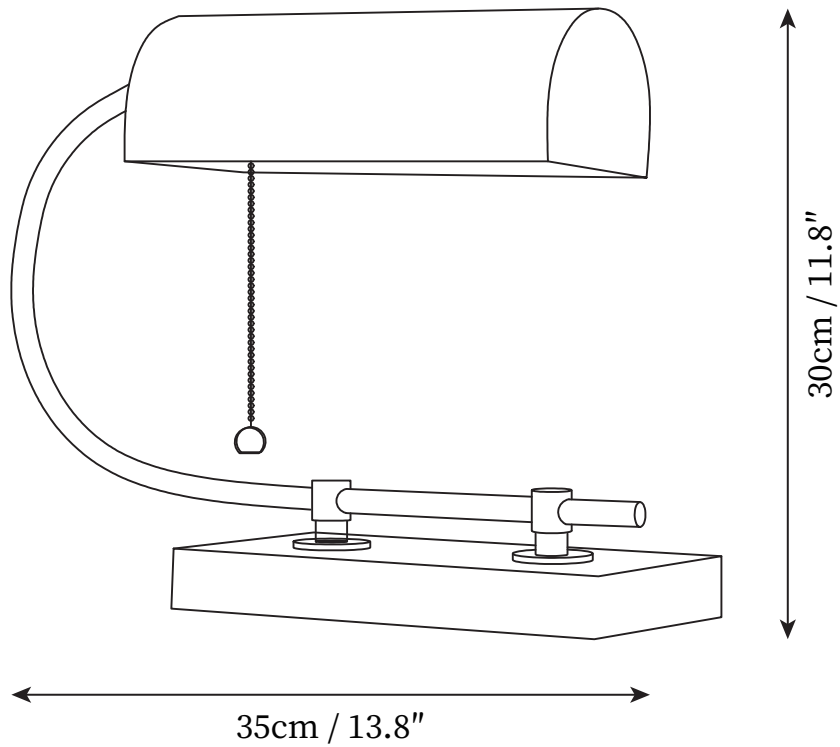

SPECIFICATION SHEET

SPECIFICATION DETAILS

*For custom options, consult factory for details

Fixture Dimensions	∅ 13.8" x H 11.8"
Light source	E27
Wattage	Max 40W
Voltage	AC 110-240V
Color Temperature	Based on the purchase of light bulbs
CRI(Ra)	80CRI
Mounting	Table
Driver Required	NO
Optional Color Temps	Buy bulbs as needed
LED Rated Life	Based on bulb life (we do not supply bulbs)
Dimming	Dimming is not supported
Finishes	Gold & Clear
Shade Details	Gold
Material	Metal, Crystal
Wire Length	59"
Wire Type	Wire with switch plug