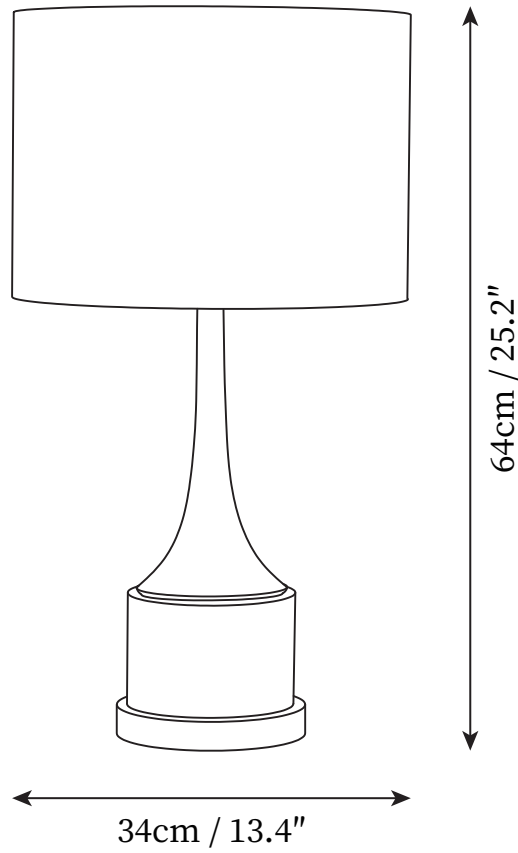

SPECIFICATION SHEET

SPECIFICATION DETAILS

*For custom options, consult factory for details

Fixture Dimensions	∅ 13.4" x H 25.2"
Light source	E27
Wattage	Max 40W
Voltage	AC 110-240V
Color Temperature	Based on the purchase of light bulbs
CRI(Ra)	80CRI
Mounting	Table
Driver Required	NO
Optional Color Temps	Buy bulbs as needed
LED Rated Life	Based on bulb life (we do not supply bulbs)
Dimming	Dimming is not supported
Finishes	Gold, Grey
Shade Details	Grey
Material	Metal, Marble, Fabric
Wire Length	59"
Wire Type	Wire with switch plug

SPECIFICATION SHEET

SPECIFICATION DETAILS

*For custom options, consult factory for details

Fixture Dimensions	Ø 15.7" x H 30.3"
Light source	E27
Wattage	Max 40W
Voltage	AC 110-240V
Color Temperature	Based on the purchase of light bulbs
CRI(Ra)	80CRI
Mounting	Table
Driver Required	NO
Optional Color Temps	Buy bulbs as needed
LED Rated Life	Based on bulb life (we do not supply bulbs)
Dimming	Dimming is not supported
Finishes	Gold, Grey
Shade Details	Grey
Material	Metal, Marble, Fabric
Wire Length	59"
Wire Type	Wire with switch plug

SPECIFICATION SHEET

SPECIFICATION DETAILS

*For custom options, consult factory for details

Fixture Dimensions	Ø 14.9" x H 27.6"
Light source	E27
Wattage	Max 40W
Voltage	AC 110-240V
Color Temperature	Based on the purchase of light bulbs
CRI(Ra)	80CRI
Mounting	Table
Driver Required	NO
Optional Color Temps	Buy bulbs as needed
LED Rated Life	Based on bulb life (we do not supply bulbs)
Dimming	Dimming is not supported
Finishes	Gold, Grey
Shade Details	Grey
Material	Metal, Marble, Fabric
Wire Length	59"
Wire Type	Wire with switch plug