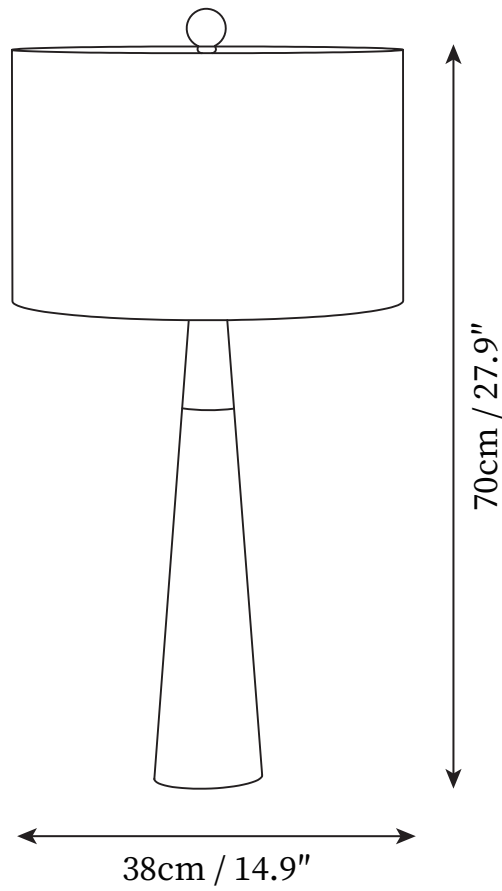

SPECIFICATION SHEET

SPECIFICATION DETAILS

*For custom options, consult factory for details

Fixture Dimensions	∅ 13.4" x H 25.2"
Light source	E27
Wattage	Max 40W
Voltage	AC 110-240V
Color Temperature	Based on the purchase of light bulbs
CRI(Ra)	80CRI
Mounting	Table
Driver Required	NO
Optional Color Temps	Buy bulbs as needed
LED Rated Life	Based on bulb life (we do not supply bulbs)
Dimming	Dimming is not supported
Finishes	Gold, Grey
Shade Details	Grey
Material	Metal, Marble, Fabric
Wire Length	59"
Wire Type	Wire with switch plug

SPECIFICATION SHEET

SPECIFICATION DETAILS

*For custom options, consult factory for details

Fixture Dimensions	Ø 15.7" x H 30.3"
Light source	E27
Wattage	Max 40W
Voltage	AC 110-240V
Color Temperature	Based on the purchase of light bulbs
CRI(Ra)	80CRI
Mounting	Table
Driver Required	NO
Optional Color Temps	Buy bulbs as needed
LED Rated Life	Based on bulb life (we do not supply bulbs)
Dimming	Dimming is not supported
Finishes	Gold, Grey
Shade Details	Grey
Material	Metal, Marble, Fabric
Wire Length	59"
Wire Type	Wire with switch plug

SPECIFICATION SHEET

SPECIFICATION DETAILS

*For custom options, consult factory for details

Fixture Dimensions	Ø 14.9" x H 27.6"
Light source	E27
Wattage	Max 40W
Voltage	AC 110-240V
Color Temperature	Based on the purchase of light bulbs
CRI(Ra)	80CRI
Mounting	Table
Driver Required	NO
Optional Color Temps	Buy bulbs as needed
LED Rated Life	Based on bulb life (we do not supply bulbs)
Dimming	Dimming is not supported
Finishes	Gold, Grey
Shade Details	Grey
Material	Metal, Marble, Fabric
Wire Length	59"
Wire Type	Wire with switch plug