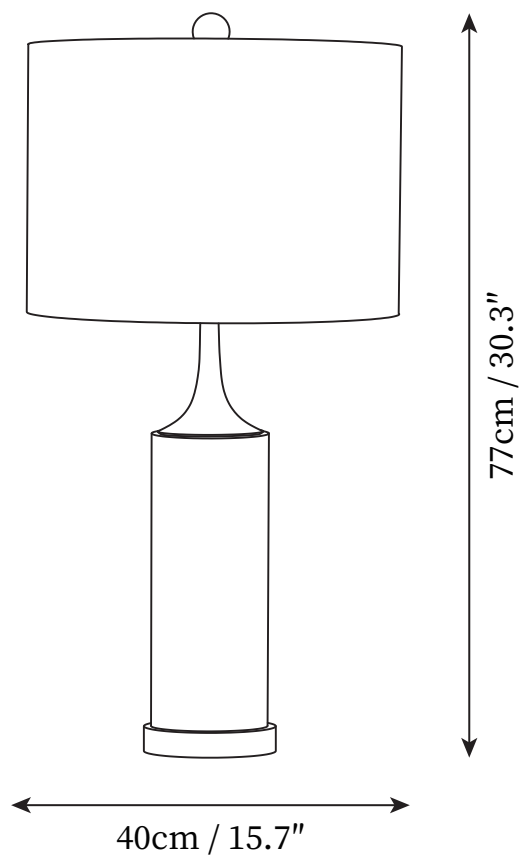

SPECIFICATION SHEET

SPECIFICATION DETAILS

*For custom options, consult factory for details

Fixture Dimensions	∅ 13.4" x H 25.2"
Light source	E27
Wattage	Max 40W
Voltage	AC 110-240V
Color Temperature	Based on the purchase of light bulbs
CRI(Ra)	80CRI
Mounting	Table
Driver Required	NO
Optional Color Temps	Buy bulbs as needed
LED Rated Life	Based on bulb life (we do not supply bulbs)
Dimming	Dimming is not supported
Finishes	Gold, Grey
Shade Details	Grey
Material	Metal, Marble, Fabric
Wire Length	59"
Wire Type	Wire with switch plug

SPECIFICATION SHEET

SPECIFICATION DETAILS

*For custom options, consult factory for details

Fixture Dimensions	Ø 15.7" x H 30.3"
Light source	E27
Wattage	Max 40W
Voltage	AC 110-240V
Color Temperature	Based on the purchase of light bulbs
CRI(Ra)	80CRI
Mounting	Table
Driver Required	NO
Optional Color Temps	Buy bulbs as needed
LED Rated Life	Based on bulb life (we do not supply bulbs)
Dimming	Dimming is not supported
Finishes	Gold, Grey
Shade Details	Grey
Material	Metal, Marble, Fabric
Wire Length	59"
Wire Type	Wire with switch plug

SPECIFICATION SHEET

SPECIFICATION DETAILS

*For custom options, consult factory for details

Fixture Dimensions	Ø 14.9" x H 27.6"
Light source	E27
Wattage	Max 40W
Voltage	AC 110-240V
Color Temperature	Based on the purchase of light bulbs
CRI(Ra)	80CRI
Mounting	Table
Driver Required	NO
Optional Color Temps	Buy bulbs as needed
LED Rated Life	Based on bulb life (we do not supply bulbs)
Dimming	Dimming is not supported
Finishes	Gold, Grey
Shade Details	Grey
Material	Metal, Marble, Fabric
Wire Length	59"
Wire Type	Wire with switch plug