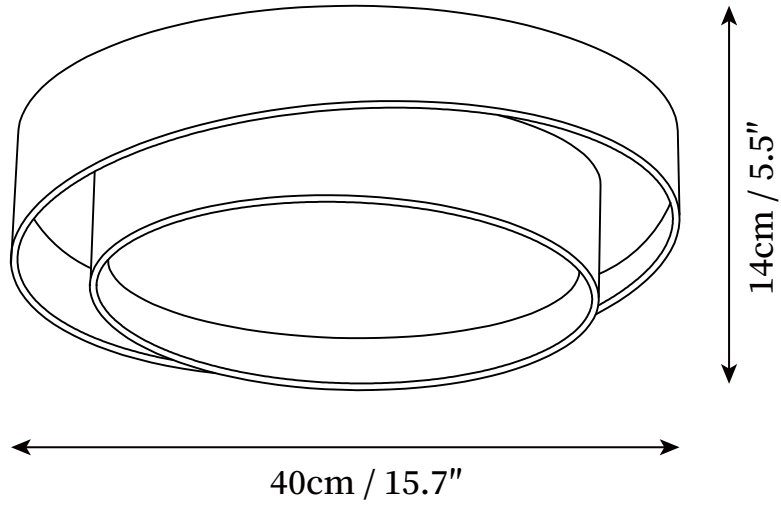

## SPECIFICATION DETAILS

\*For custom options, consult factory for details

<b>Fixture Dimensions</b>	D 15.7" x H 5.5", D 19.7" x H 5.5", D 23.6" x H 5.5
<b>Light source</b>	Integrated LED
<b>Wattage</b>	~25W
<b>Voltage</b>	AC 110-240V
<b>Dimming</b>	Not supported
<b>CRI(Ra)</b>	90+CRI
<b>Mounting</b>	Hardwired.
<b>LED Rated Life</b>	30000 hours
<b>Color Temperature</b>	Warm Light (3000K), Neutral Light (4000K), Cool Light (6000K)
<b>Control method</b>	Compatible with common wall switches(not included)
<b>Finishes</b>	White, Grey, Black.
<b>Shade Details</b>	White, Grey, Black.
<b>Material</b>	Iron, Metal, Acrylic.