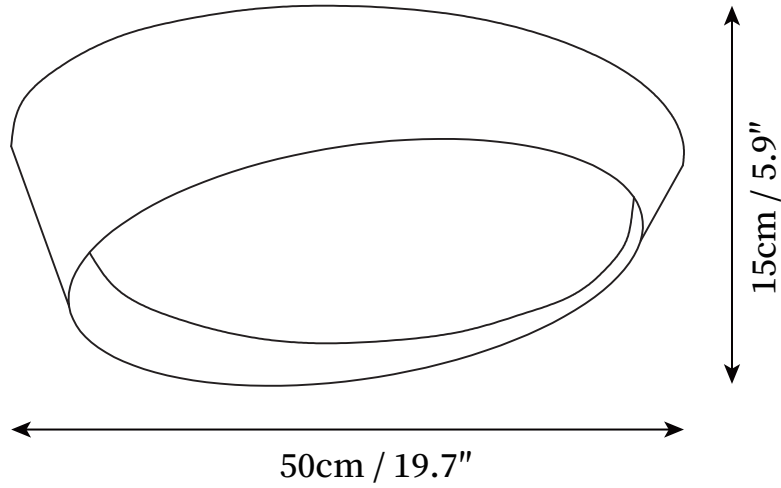

SPECIFICATION SHEET

SPECIFICATION DETAILS

*For custom options, consult factory for details

Fixture Dimensions	Ø 15.7" x H 4.7", Ø 19.7" x H 5.9"
Light source	Integrated LED
Wattage	~30W
Voltage	AC 110-240V
Color Temperature	Based on the purchase of light bulbs
CRI(Ra)	80CRI
Mounting	Ceiling
Driver Required	Yes
Optional Color Temps	Warm Light (3000K), Neutral Light (4500K), Cool Light (6000K)
LED Rated Life	Based on bulb life (we do not supply bulbs)
Dimming	Dimming is not supported
Finishes	White, Grey
Glass Details	White
Material	Iron, Metal, Acrylic
Chain Length	NO
Chain Type	NO