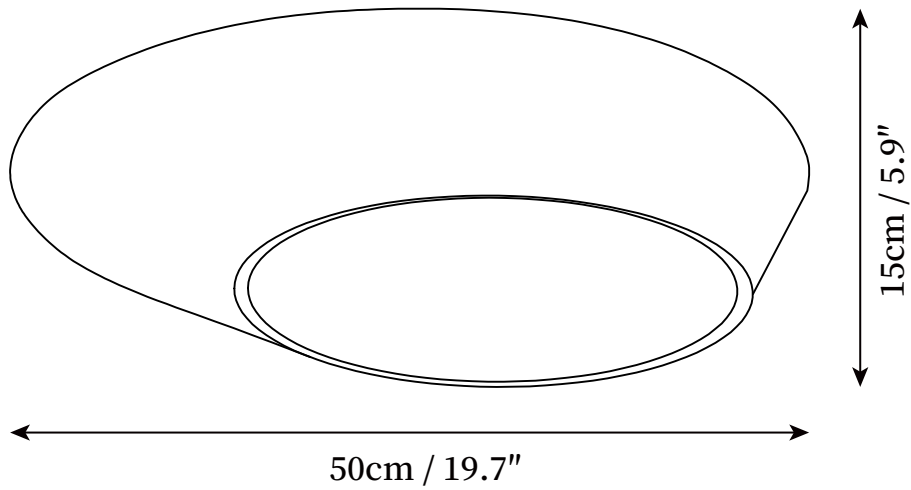

SPECIFICATION SHEET

SPECIFICATION DETAILS

*For custom options, consult factory for details

Fixture Dimensions	19.7" x H 5.9"
Light source	Integrated LED
Wattage	~15W
Voltage	AC 110-240V
Dimming	Not supported
CRI(Ra)	90+CRI
Mounting	Hardwired.
LED Rated Life	30000 hours
Color Temperature	Warm Light (3000K), Neutral Light (4000K), Cool Light (6000K)
Control method	Compatible with common wall switches(
Finishes	White, Black
Shade Details	White.
Material	Iron, Metal, Acrylic.