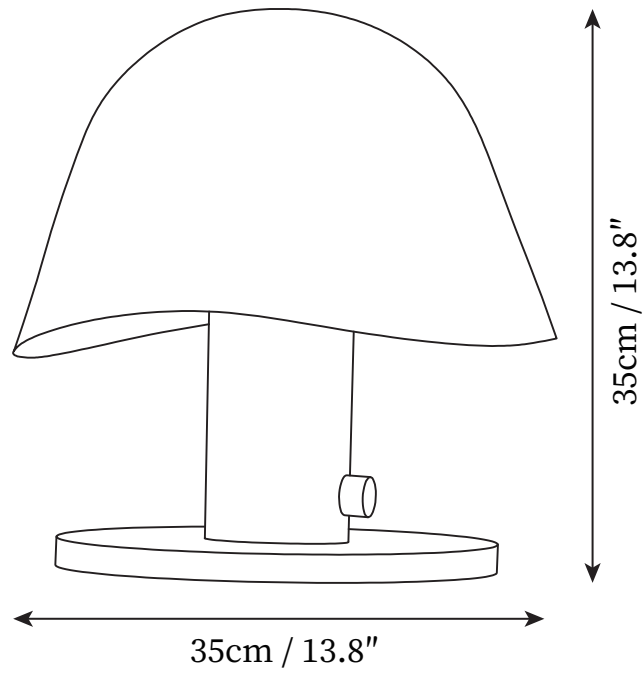

SPECIFICATION SHEET

SPECIFICATION DETAILS

*For custom options, consult factory for details

Fixture Dimensions	Ø 13.8" x H 13.8"
Light source	E27
Wattage	Max 40W
Voltage	AC 110-240V
Color Temperature	Based on the purchase of light bulbs
CRI(Ra)	80CRI
Mounting	Table
Driver Required	NO
Optional Color Temps	Buy bulbs as needed
LED Rated Life	Based on bulb life (we do not supply bulbs)
Dimming	Dimming is not supported
Finishes	White, Black
Shade Details	Wood
Material	Metal, Resin, Wood
Wire Length	59"
Wire Type	Wire with switch plug