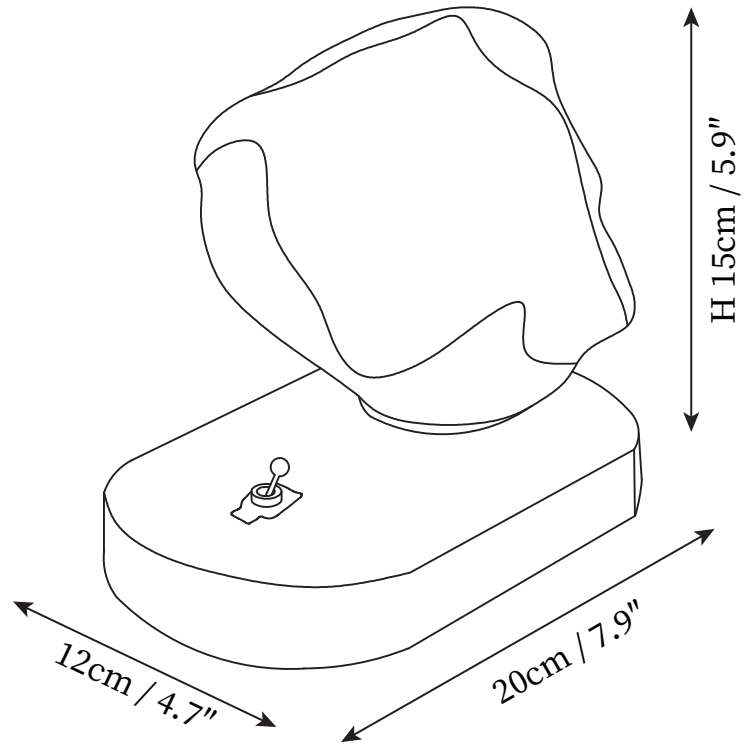

SPECIFICATION SHEET

SPECIFICATION DETAILS

*For custom options, consult factory for details

Fixture Dimensions	L 7.9" x W 4.7" x H 5.9"
Light source	G9
Wattage	~5W
Voltage	AC 110-240V
Color Temperature	Based on the purchase of light bulbs
CRI(Ra)	80CRI
Mounting	Table
Driver Required	NO
Optional Color Temps	Buy bulbs as needed
LED Rated Life	Based on bulb life (we do not supply bulbs)
Dimming	Dimming is not supported
Finishes	Dark wood
Shade Details	Smoke gray
Material	Metal, Glass, Wood
Wire Length	59"
Wire Type	Wire with switch plug