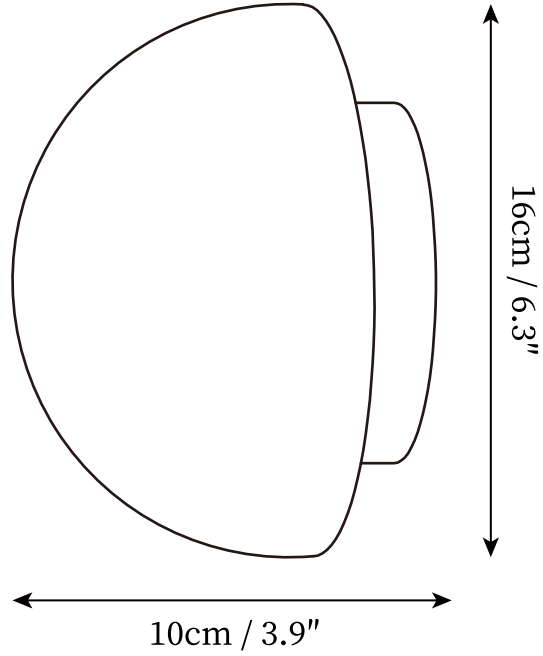

SPECIFICATION SHEET

Fixture Dimensions	D 6.3" x H 6.3"
Light source	Integrated LED
Wattage	~ 5W
Voltage	AC 110-240V
Dimming	Not supported
CRI(Ra)	90+CRI
Mounting	Hardwired.
LED Rated Life	30000 hours
Color Temperature	Warm Light (3000K), Neutral Light (4000K), Cool Light (6000K)
Control method	Hidden switch or push-button switch.
Finishes	Gold, Bright black, Chrome
Shade Details	Gold, Bright black, Chrome