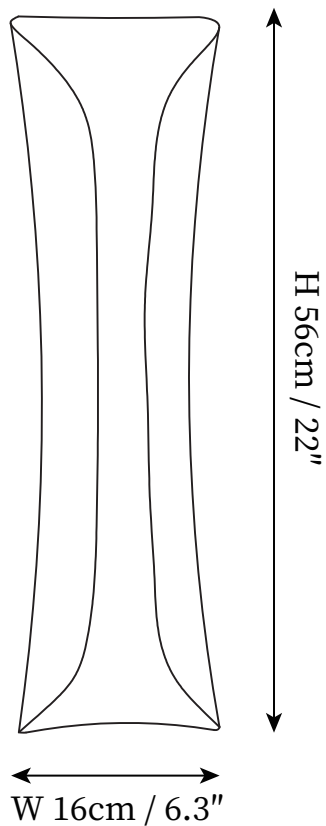

## SPECIFICATION DETAILS

\*For custom options, consult factory for details

<b>Fixture Dimensions</b>	W 5.3" x H 13.4"
<b>Light source</b>	E27
<b>Wattage</b>	Max 40W
<b>Voltage</b>	AC 110-240V
<b>Color Temperature</b>	Based on the purchase of light bulbs
<b>CRI(Ra)</b>	80CRI
<b>Mounting</b>	Wall
<b>Driver Required</b>	No
<b>Optional Color Temps</b>	Buy bulbs as needed
<b>LED Rated Life</b>	Based on bulb life (we do not supply bulbs)
<b>Dimming</b>	Dimming is not supported
<b>Finishes</b>	Gold & Black, Gold & White
<b>Shade Details</b>	Gold, White
<b>Material</b>	Metal, Iron
<b>Wire Length</b>	No
<b>Wire Type</b>	No

## SPECIFICATION DETAILS

\*For custom options, consult factory for details

<b>Fixture Dimmensions</b>	W 6.3" x H 22"
<b>Light source</b>	E27
<b>Wattage</b>	Max 40W
<b>Voltage</b>	AC 110-240V
<b>Color Temperature</b>	Based on the purchase of light bulbs
<b>CRI(Ra)</b>	80CRI
<b>Mounting</b>	Wall
<b>Driver Required</b>	No
<b>Optional Color Temps</b>	Buy bulbs as needed
<b>LED Rated Life</b>	Based on bulb life (we do not supply bulbs)
<b>Dimming</b>	Dimming is not supported
<b>Finishes</b>	Gold & Black, Gold & White
<b>Shade Details</b>	Gold, White
<b>Material</b>	Metal, Iron
<b>Wire Length</b>	No
<b>Wire Type</b>	No