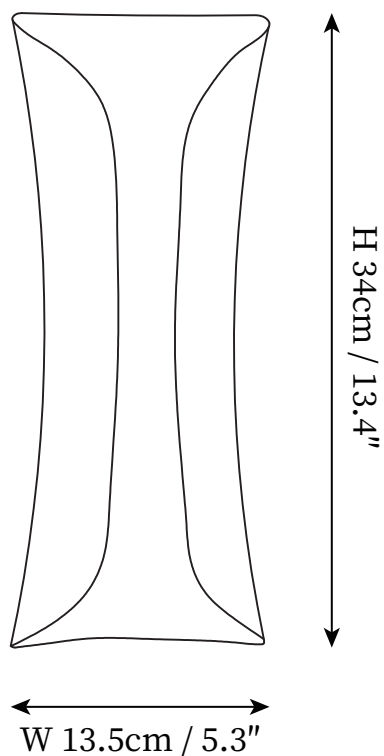

## SPECIFICATION DETAILS

\*For custom options, consult factory for details

<b>Fixture Dimensions</b>	W 5.3" x H 13.4"
<b>Light source</b>	E27
<b>Wattage</b>	Max 40W
<b>Voltage</b>	AC 110-240V
<b>Color Temperature</b>	Based on the purchase of light bulbs
<b>CRI(Ra)</b>	80CRI
<b>Mounting</b>	Wall
<b>Driver Required</b>	No
<b>Optional Color Temps</b>	Buy bulbs as needed
<b>LED Rated Life</b>	Based on bulb life (we do not supply bulbs)
<b>Dimming</b>	Dimming is not supported
<b>Finishes</b>	Gold & Black, Gold & White
<b>Shade Details</b>	Gold, White
<b>Material</b>	Metal, Iron
<b>Wire Length</b>	No
<b>Wire Type</b>	No

## SPECIFICATION DETAILS

\*For custom options, consult factory for details

<b>Fixture Dimmensions</b>	W 6.3" x H 22"
<b>Light source</b>	E27
<b>Wattage</b>	Max 40W
<b>Voltage</b>	AC 110-240V
<b>Color Temperature</b>	Based on the purchase of light bulbs
<b>CRI(Ra)</b>	80CRI
<b>Mounting</b>	Wall
<b>Driver Required</b>	No
<b>Optional Color Temps</b>	Buy bulbs as needed
<b>LED Rated Life</b>	Based on bulb life (we do not supply bulbs)
<b>Dimming</b>	Dimming is not supported
<b>Finishes</b>	Gold & Black, Gold & White
<b>Shade Details</b>	Gold, White
<b>Material</b>	Metal, Iron
<b>Wire Length</b>	No
<b>Wire Type</b>	No