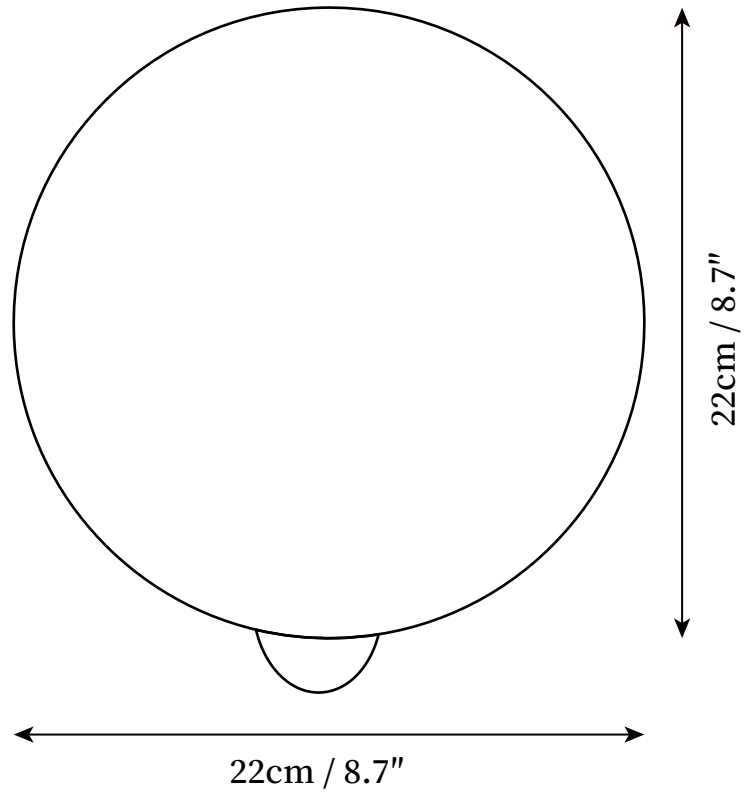

SPECIFICATION SHEET

SPECIFICATION DETAILS

*For custom options, consult factory for details

Fixture Dimensions	D 8.7" x H 8.7"
Light source	Integrated LED
Wattage	~5W
Voltage	AC 110-240V
Dimming	Not supported
CRI(Ra)	90+CRI
Mounting	Hardwired.
LED Rated Life	30000 hours
Color Temperature	Warm Light (3000K), Neutral Light (4000K), Cool Light (6000K)
Control method	Compatible with common wall switches (not included)
Finishes	Gold & Black.
Shade Details	Gold.
Material	Metal.

SPECIFICATION SHEET

SPECIFICATION DETAILS

*For custom options, consult factory for details

Fixture Dimensions	W 8.3" x H 9.8"
Light source	Integrated LED
Wattage	~5W
Voltage	AC 110-240V
Dimming	Not supported
CRI(Ra)	90+CRI
Mounting	Hardwired.
LED Rated Life	30000 hours
Color Temperature	Warm Light (3000K), Neutral Light (4000K), Cool Light (6000K)
Control method	Compatible with common wall switches(not included)
Finishes	Gold & Black.
Shade Details	Gold.
Material	Metal.