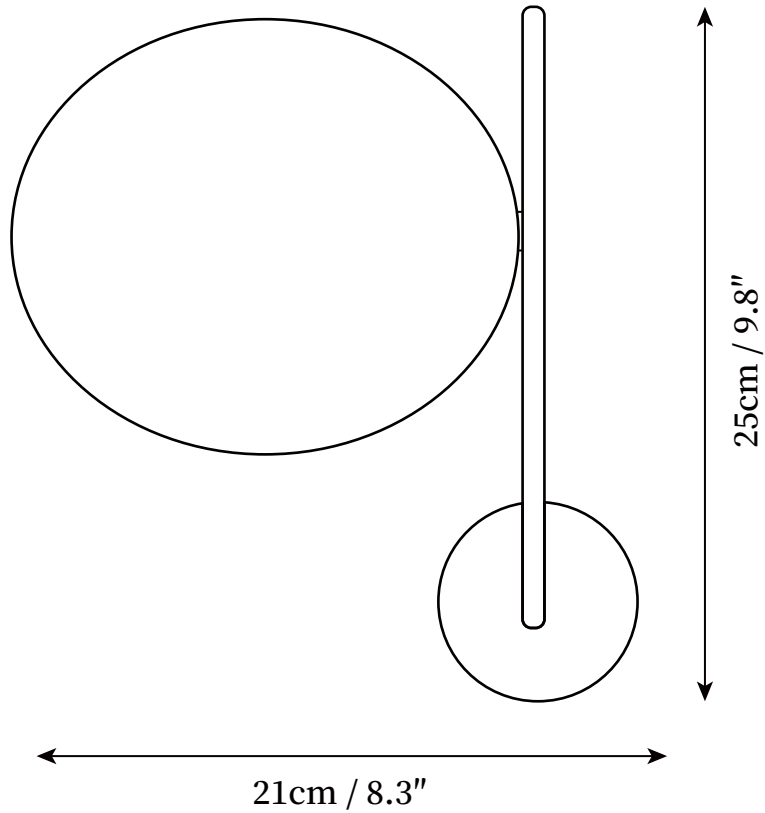

SPECIFICATION SHEET

SPECIFICATION DETAILS

*For custom options, consult factory for details

Fixture Dimensions	D 8.7" x H 8.7"
Light source	Integrated LED
Wattage	~5W
Voltage	AC 110-240V
Dimming	Not supported
CRI(Ra)	90+CRI
Mounting	Hardwired.
LED Rated Life	30000 hours
Color Temperature	Warm Light (3000K), Neutral Light (4000K), Cool Light (6000K)
Control method	Compatible with common wall switches (not included)
Finishes	Gold & Black.
Shade Details	Gold.
Material	Metal.

SPECIFICATION SHEET

SPECIFICATION DETAILS

*For custom options, consult factory for details

Fixture Dimensions	W 8.3" x H 9.8"
Light source	Integrated LED
Wattage	~5W
Voltage	AC 110-240V
Dimming	Not supported
CRI(Ra)	90+CRI
Mounting	Hardwired.
LED Rated Life	30000 hours
Color Temperature	Warm Light (3000K), Neutral Light (4000K), Cool Light (6000K)
Control method	Compatible with common wall switches(not included)
Finishes	Gold & Black.
Shade Details	Gold.
Material	Metal.