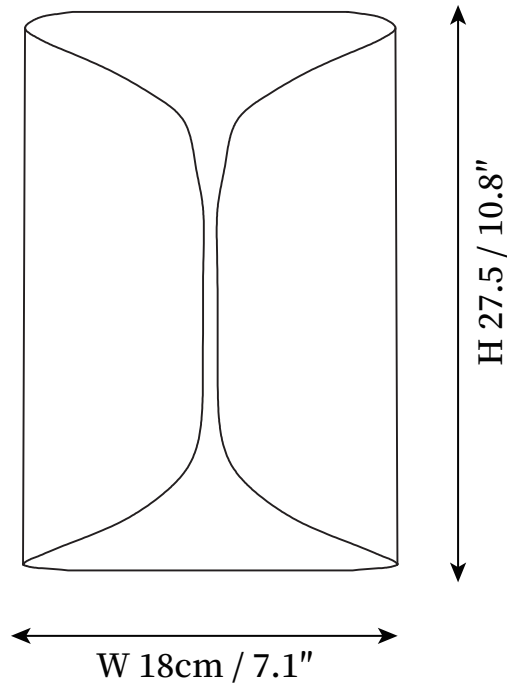

SPECIFICATION SHEET

SPECIFICATION DETAILS

*For custom options, consult factory for details

Fixture Dimensions	W 7.1" x H 10.8"
Light source	E26 or E27
Wattage	Max 40W
Voltage	AC 110-240V
Color Temperature	Based on the purchase of light bulbs
CRI(Ra)	80CRI
Mounting	Wall
Driver Required	No
Optional Color Temps	Buy bulbs as needed
LED Rated Life	Based on bulb life (we do not supply bulbs)
Dimming	Dimming is not supported
Finishes	Gold & Black, Gold & White
Shade Details	Black, White
Material	Metal, Iron, Aluminum
Wire Length	No
Wire Type	No

SPECIFICATION SHEET

SPECIFICATION DETAILS

*For custom options, consult factory for details

Fixture Dimmensions	W 7.1" x H 16.5"
Light source	E26 or E27
Wattage	Max 40W
Voltage	AC 110-240V
Color Temperature	Based on the purchase of light bulbs
CRI(Ra)	80CRI
Mounting	Wall
Driver Required	No
Optional Color Temps	Buy bulbs as needed
LED Rated Life	Based on bulb life (we do not supply bulbs)
Dimming	Dimming is not supported
Finishes	Gold & Black, Gold & White
Shade Details	Black, White
Material	Metal, Iron, Aluminum
Wire Length	No
Wire Type	No