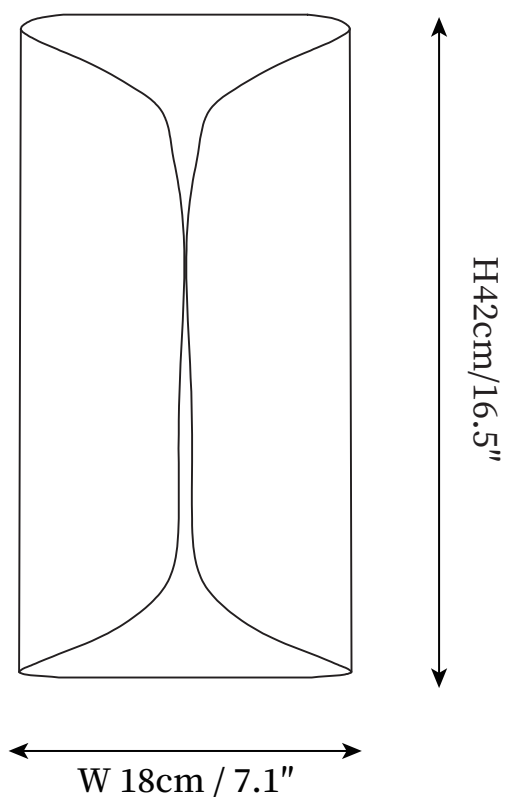

SPECIFICATION SHEET

SPECIFICATION DETAILS

*For custom options, consult factory for details

Fixture Dimensions	W 7.1" x H 10.8"
Light source	E26 or E27
Wattage	Max 40W
Voltage	AC 110-240V
Color Temperature	Based on the purchase of light bulbs
CRI(Ra)	80CRI
Mounting	Wall
Driver Required	No
Optional Color Temps	Buy bulbs as needed
LED Rated Life	Based on bulb life (we do not supply bulbs)
Dimming	Dimming is not supported
Finishes	Gold & Black, Gold & White
Shade Details	Black, White
Material	Metal, Iron, Aluminum
Wire Length	No
Wire Type	No

SPECIFICATION SHEET

SPECIFICATION DETAILS

*For custom options, consult factory for details

Fixture Dimmensions	W 7.1" x H 16.5"
Light source	E26 or E27
Wattage	Max 40W
Voltage	AC 110-240V
Color Temperature	Based on the purchase of light bulbs
CRI(Ra)	80CRI
Mounting	Wall
Driver Required	No
Optional Color Temps	Buy bulbs as needed
LED Rated Life	Based on bulb life (we do not supply bulbs)
Dimming	Dimming is not supported
Finishes	Gold & Black, Gold & White
Shade Details	Black, White
Material	Metal, Iron, Aluminum
Wire Length	No
Wire Type	No