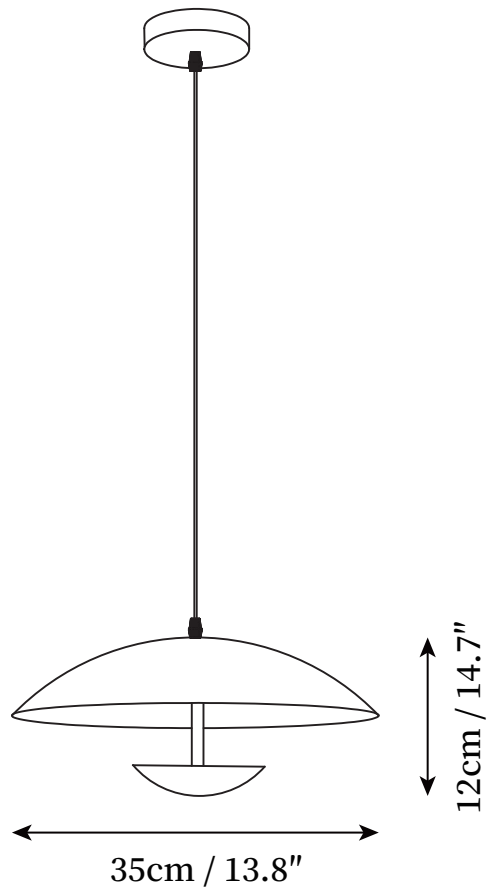

SPECIFICATION SHEET

SPECIFICATION DETAILS

*For custom options, consult factory for details

Fixture Dimensions	D 13.8" x H 4.7"
Light source	Integrated LED
Wattage	10W
Voltage	AC 110-240V
Color Temperature	Based on the purchase of light bulbs
CRI(Ra)	80CRI
Mounting	Ceiling
Optional Color Temps	Warm Light (3000K), Neutral Light (4500K), Cool Light (6000K)
LED Rated Life	Based on bulb life
Dimming	Dimming is not supported
Finishes	Dark wood, Wood
Shade Details	Black
Material	Metal, Iron
Wire Length	59"
Wire Type	Black Coaxial Wire