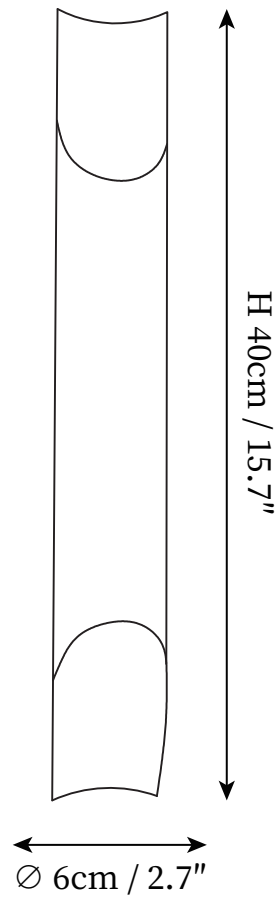

SPECIFICATION SHEET

SPECIFICATION DETAILS

*For custom options, consult factory for details

Fixture Dimensions	D 2.7" x H 15.7"
Light source	E27
Wattage	Max 40W
Voltage	AC 110-240V
Color Temperature	Based on the purchase of light bulbs
CRI(Ra)	80CRI
Mounting	Wall
Driver Required	No
Optional Color Temps	Buy bulbs as needed
LED Rated Life	Based on bulb life (we do not supply bulbs)
Dimming	Dimming is not supported
Finishes	Black & Gold, White & Gold
Shade Details	Black, White
Material	Metal, Iron, Aluminum
Wire Length	No
Wire Type	No

SPECIFICATION SHEET

SPECIFICATION DETAILS

*For custom options, consult factory for details

Fixture Dimensions	D 4.7" x H 18.1"
Light source	E27
Wattage	Max 40W
Voltage	AC 110-240V
Color Temperature	Based on the purchase of light bulbs
CRI(Ra)	80CRI
Mounting	Wall
Driver Required	No
Optional Color Temps	Buy bulbs as needed
LED Rated Life	Based on bulb life (we do not supply bulbs)
Dimming	Dimming is not supported
Finishes	Black & Gold, White & Gold
Shade Details	Black, White
Material	Metal, Iron, Aluminum
Wire Length	No
Wire Type	No