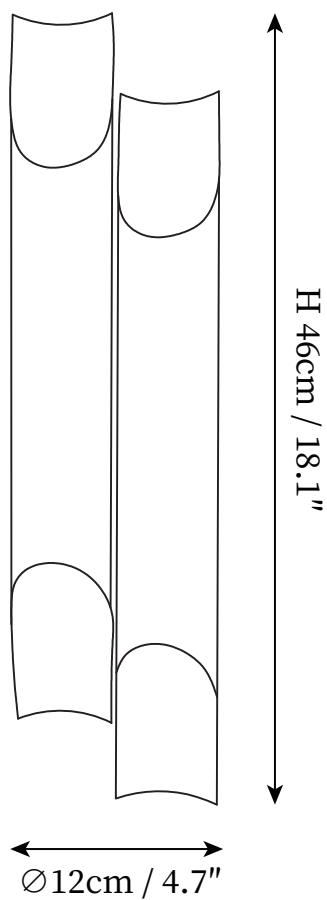

SPECIFICATION SHEET

SPECIFICATION DETAILS

*For custom options, consult factory for details

Fixture Dimensions	D 2.7" x H 15.7"
Light source	E27
Wattage	Max 40W
Voltage	AC 110-240V
Color Temperature	Based on the purchase of light bulbs
CRI(Ra)	80CRI
Mounting	Wall
Driver Required	No
Optional Color Temps	Buy bulbs as needed
LED Rated Life	Based on bulb life (we do not supply bulbs)
Dimming	Dimming is not supported
Finishes	Black & Gold, White & Gold
Shade Details	Black, White
Material	Metal, Iron, Aluminum
Wire Length	No
Wire Type	No

SPECIFICATION SHEET

SPECIFICATION DETAILS

*For custom options, consult factory for details

Fixture Dimensions	D 4.7" x H 18.1"
Light source	E27
Wattage	Max 40W
Voltage	AC 110-240V
Color Temperature	Based on the purchase of light bulbs
CRI(Ra)	80CRI
Mounting	Wall
Driver Required	No
Optional Color Temps	Buy bulbs as needed
LED Rated Life	Based on bulb life (we do not supply bulbs)
Dimming	Dimming is not supported
Finishes	Black & Gold, White & Gold
Shade Details	Black, White
Material	Metal, Iron, Aluminum
Wire Length	No
Wire Type	No