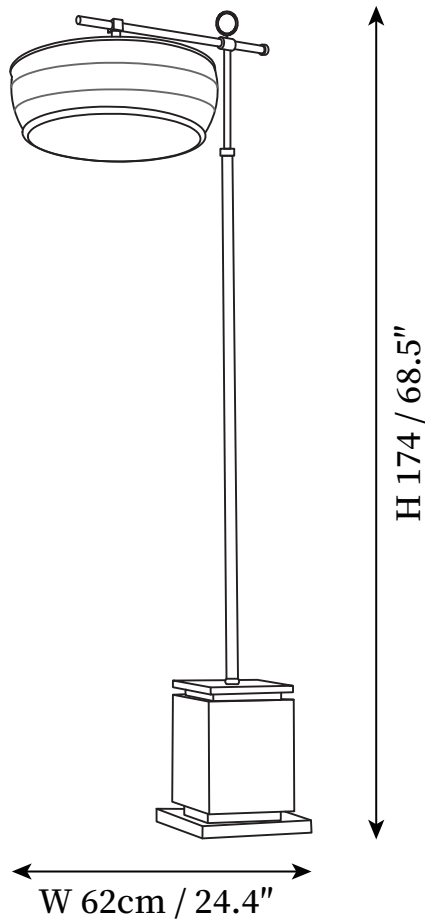

SPECIFICATION SHEET

SPECIFICATION DETAILS

*For custom options, consult factory for details

Fixture Dimensions	W 24.4" x H 68.5"
Light source	E27
Wattage	Max 40W
Voltage	AC 110-240V
Color Temperature	Based on the purchase of light bulbs
CRI(Ra)	80CRI
Mounting	Floor
Driver Required	NO
Optional Color Temps	Buy bulbs as needed
LED Rated Life	Based on bulb life (we do not supply bulbs)
Dimming	Dimming is not supported
Finishes	Black & Gold
Shade Details	White
Material	Fabric, Metal, Iron
Wire Length	98.4"
Wire Type	Wire with switch plug