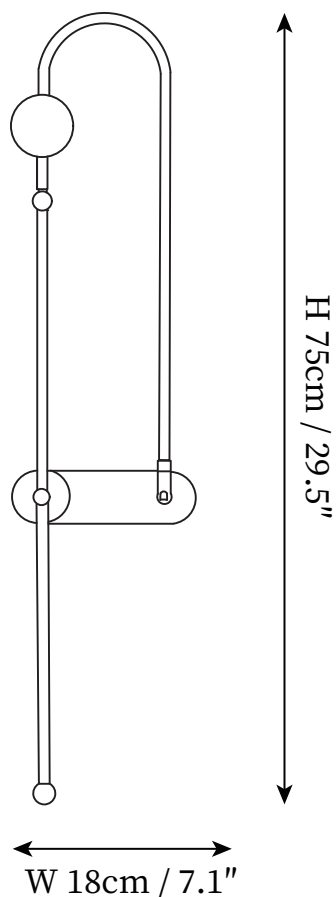

## SPECIFICATION DETAILS

\*For custom options, consult factory for details

<b>Fixture Dimensions</b>	W 7.1" x H 29.5"
<b>Light source</b>	Integrated LED
<b>Wattage</b>	10W
<b>Voltage</b>	AC 110-240V
<b>Color Temperature</b>	Based on the purchase of light bulbs
<b>CRI(Ra)</b>	80CRI
<b>Mounting</b>	Wall
<b>Driver Required</b>	Yes
<b>Optional Color Temps</b>	Warm Light (3000K), Neutral Light (4500K), Cool Light (6000K)
<b>LED Rated Life</b>	Based on bulb life (we do not supply bulbs)
<b>Dimming</b>	Dimming is not supported
<b>Finishes</b>	Gold & Blue
<b>Shade Details</b>	Blue
<b>Material</b>	Metal, Iron, Aluminum
<b>Wire Length</b>	No
<b>Wire Type</b>	No

## SPECIFICATION DETAILS

\*For custom options, consult factory for details

<b>Fixture Dimensions</b>	W 10.6" x H 47.2"
<b>Light source</b>	Integrated LED
<b>Wattage</b>	10W
<b>Voltage</b>	AC 110-240V
<b>Color Temperature</b>	Based on the purchase of light bulbs
<b>CRI(Ra)</b>	80CRI
<b>Mounting</b>	Wall
<b>Driver Required</b>	Yes
<b>Optional Color Temps</b>	Warm Light (3000K), Neutral Light (4500K), Cool Light (6000K)
<b>LED Rated Life</b>	Based on bulb life (we do not supply bulbs)
<b>Dimming</b>	Dimming is not supported
<b>Finishes</b>	Gold & Blue
<b>Shade Details</b>	Blue
<b>Material</b>	Metal, Iron, Aluminum
<b>Wire Length</b>	No
<b>Wire Type</b>	No