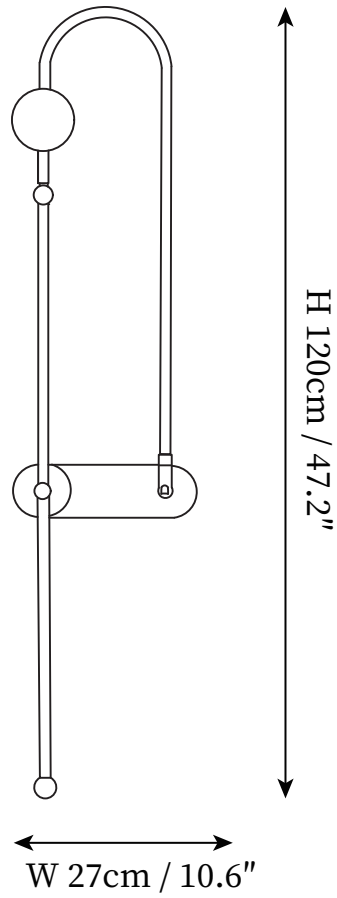

## SPECIFICATION DETAILS

\*For custom options, consult factory for details

<b>Fixture Dimensions</b>	W 7.1" x H 29.5"
<b>Light source</b>	Integrated LED
<b>Wattage</b>	10W
<b>Voltage</b>	AC 110-240V
<b>Color Temperature</b>	Based on the purchase of light bulbs
<b>CRI(Ra)</b>	80CRI
<b>Mounting</b>	Wall
<b>Driver Required</b>	Yes
<b>Optional Color Temps</b>	Warm Light (3000K), Neutral Light (4500K), Cool Light (6000K)
<b>LED Rated Life</b>	Based on bulb life (we do not supply bulbs)
<b>Dimming</b>	Dimming is not supported
<b>Finishes</b>	Gold & Blue
<b>Shade Details</b>	Blue
<b>Material</b>	Metal, Iron, Aluminum
<b>Wire Length</b>	No
<b>Wire Type</b>	No

## SPECIFICATION DETAILS

\*For custom options, consult factory for details

<b>Fixture Dimensions</b>	W 10.6" x H 47.2"
<b>Light source</b>	Integrated LED
<b>Wattage</b>	10W
<b>Voltage</b>	AC 110-240V
<b>Color Temperature</b>	Based on the purchase of light bulbs
<b>CRI(Ra)</b>	80CRI
<b>Mounting</b>	Wall
<b>Driver Required</b>	Yes
<b>Optional Color Temps</b>	Warm Light (3000K), Neutral Light (4500K), Cool Light (6000K)
<b>LED Rated Life</b>	Based on bulb life (we do not supply bulbs)
<b>Dimming</b>	Dimming is not supported
<b>Finishes</b>	Gold & Blue
<b>Shade Details</b>	Blue
<b>Material</b>	Metal, Iron, Aluminum
<b>Wire Length</b>	No
<b>Wire Type</b>	No