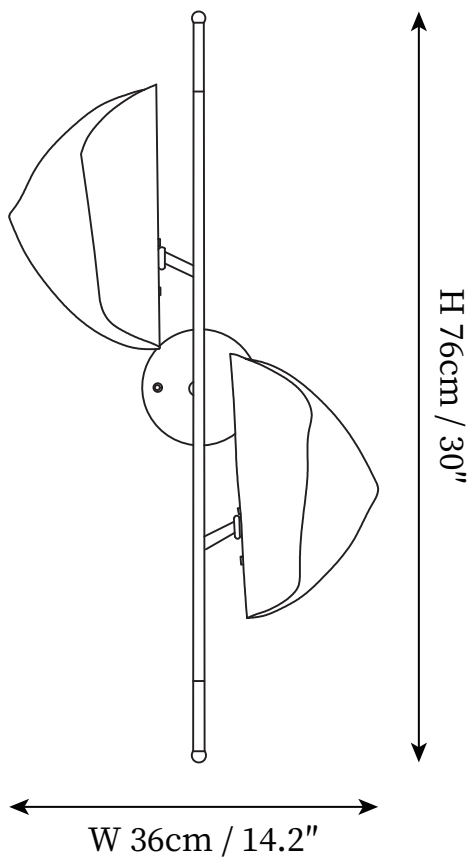

# SPECIFICATION SHEET

---

## SPECIFICATION DETAILS

\*For custom options, consult factory for details

<b>Fixture Dimensions</b>	W 14.2" x H 30"
<b>Light source</b>	G9
<b>Wattage</b>	5W
<b>Voltage</b>	AC 110-240V
<b>Color Temperature</b>	Based on the purchase of light bulbs
<b>CRI(Ra)</b>	80CRI
<b>Mounting</b>	Wall
<b>Driver Required</b>	No
<b>Optional Color Temps</b>	Buy bulbs as needed
<b>LED Rated Life</b>	Based on bulb life (we do not supply bulbs)
<b>Dimming</b>	Dimming is not supported
<b>Finishes</b>	Gold & Black
<b>Shade Details</b>	Gold & Black
<b>Material</b>	Metal, Iron
<b>Wire Length</b>	No
<b>Wire Type</b>	No