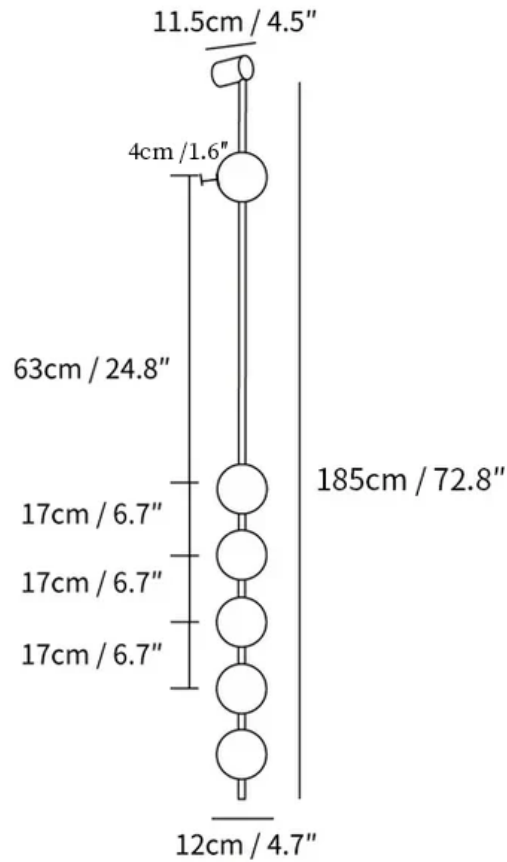

SPECIFICATION SHEET

SPECIFICATION DETAILS

*For custom options, consult factory for details

| | |
|---------------------------|---|
| Fixture Dimensions | D 4.7" x H 51.2" |
| Light source | Integrated LED |
| Wattage | ~8W |
| Voltage | AC 110-240V |
| Dimming | Not supported |
| CRI(Ra) | 90+CRI |
| Mounting | Hardwired. |
| LED Rated Life | 30000 hours |
| Color Temperature | Warm Light (3000K), Neutral Light (4000K), Cool Light (6000K) |
| Control method | Hidden switch or push-button switch. |
| Finishes | Brass, Black, Nickel. |
| Shade Details | White. |
| Material | Brass, Plastic, Glass. |

SPECIFICATION SHEET

SPECIFICATION DETAILS

*For custom options, consult factory for details

| | |
|---------------------------|---|
| Fixture Dimensions | D 4.7" x H 62.2" |
| Light source | Integrated LED |
| Wattage | ~10W |
| Voltage | AC 110-240V |
| Dimming | Not supported |
| CRI(Ra) | 90+CRI |
| Mounting | Hardwired. |
| LED Rated Life | 30000 hours |
| Color Temperature | Warm Light (3000K), Neutral Light (4000K), Cool Light (6000K) |
| Control method | Hidden switch or push-button switch. |
| Finishes | Brass, Black, Nickel. |
| Shade Details | White. |
| Material | Brass, Plastic, Glass. |

SPECIFICATION SHEET

SPECIFICATION DETAILS

*For custom options, consult factory for details

| | |
|---------------------------|---|
| Fixture Dimensions | Ø 4.7" x H 72.8" |
| Light source | Integrated LED |
| Wattage | ~15W |
| Voltage | AC 110-240V |
| Dimming | Not supported |
| CRI(Ra) | 90+CRI |
| Mounting | Hardwired. |
| LED Rated Life | 30000 hours |
| Color Temperature | Warm Light (3000K), Neutral Light (4000K), Cool Light (6000K) |
| Control method | Hidden switch or push-button switch. |
| Finishes | Brass, Black, Nickel. |
| Shade Details | White. |
| Material | Brass, Plastic, Glass. |