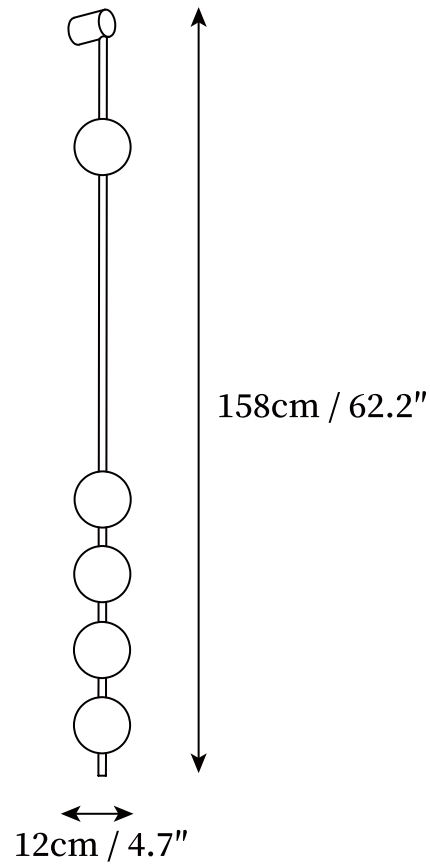

SPECIFICATION SHEET

SPECIFICATION DETAILS

*For custom options, consult factory for details

| | |
|---------------------------|---|
| Fixture Dimensions | D 4.7" x H 40.6" |
| Light source | Integrated LED |
| Wattage | ~7W |
| Voltage | AC 110-240V |
| Dimming | Not supported |
| CRI(Ra) | 90+CRI |
| Mounting | Hardwired. |
| LED Rated Life | 30000 hours |
| Color Temperature | Warm Light (3000K), Neutral Light (4000K), Cool Light (6000K) |
| Control method | Hidden switch or push-button switch. |
| Finishes | Brass, Black, Nickel. |
| Shade Details | White. |
| Material | Brass, Plastic, Glass. |

SPECIFICATION SHEET

SPECIFICATION DETAILS

*For custom options, consult factory for details

| | |
|---------------------------|---|
| Fixture Dimensions | D 4.7" x H 51.2" |
| Light source | Integrated LED |
| Wattage | ~8W |
| Voltage | AC 110-240V |
| Dimming | Not supported |
| CRI(Ra) | 90+CRI |
| Mounting | Hardwired. |
| LED Rated Life | 30000 hours |
| Color Temperature | Warm Light (3000K), Neutral Light (4000K), Cool Light (6000K) |
| Control method | Hidden switch or push-button switch. |
| Finishes | Brass, Black, Nickel. |
| Shade Details | White. |
| Material | Brass, Plastic, Glass. |

SPECIFICATION SHEET

SPECIFICATION DETAILS

*For custom options, consult factory for details

| | |
|---------------------------|---|
| Fixture Dimensions | D 4.7" x H 62.2" |
| Light source | Integrated LED |
| Wattage | ~10W |
| Voltage | AC 110-240V |
| Dimming | Not supported |
| CRI(Ra) | 90+CRI |
| Mounting | Hardwired. |
| LED Rated Life | 30000 hours |
| Color Temperature | Warm Light (3000K), Neutral Light (4000K), Cool Light (6000K) |
| Control method | Hidden switch or push-button switch. |
| Finishes | Brass, Black, Nickel. |
| Shade Details | White. |
| Material | Brass, Plastic, Glass. |