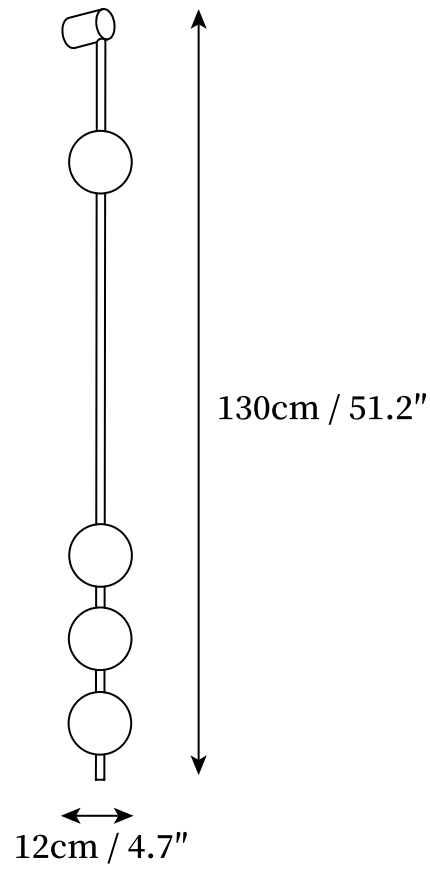

SPECIFICATION SHEET

SPECIFICATION DETAILS

*For custom options, consult factory for details

| | |
|---------------------------|---|
| Fixture Dimensions | D 4.7" x H 40.6" |
| Light source | Integrated LED |
| Wattage | ~7W |
| Voltage | AC 110-240V |
| Dimming | Not supported |
| CRI(Ra) | 90+CRI |
| Mounting | Hardwired. |
| LED Rated Life | 30000 hours |
| Color Temperature | Warm Light (3000K), Neutral Light (4000K), Cool Light (6000K) |
| Control method | Hidden switch or push-button switch. |
| Finishes | Brass, Black, Nickel. |
| Shade Details | White. |
| Material | Brass, Plastic, Glass. |

SPECIFICATION SHEET

SPECIFICATION DETAILS

*For custom options, consult factory for details

| | |
|---------------------------|---|
| Fixture Dimensions | D 4.7" x H 51.2" |
| Light source | Integrated LED |
| Wattage | ~8W |
| Voltage | AC 110-240V |
| Dimming | Not supported |
| CRI(Ra) | 90+CRI |
| Mounting | Hardwired. |
| LED Rated Life | 30000 hours |
| Color Temperature | Warm Light (3000K), Neutral Light (4000K), Cool Light (6000K) |
| Control method | Hidden switch or push-button switch. |
| Finishes | Brass, Black, Nickel. |
| Shade Details | White. |
| Material | Brass, Plastic, Glass. |

SPECIFICATION SHEET

SPECIFICATION DETAILS

*For custom options, consult factory for details

| | |
|---------------------------|---|
| Fixture Dimensions | D 4.7" x H 62.2" |
| Light source | Integrated LED |
| Wattage | ~10W |
| Voltage | AC 110-240V |
| Dimming | Not supported |
| CRI(Ra) | 90+CRI |
| Mounting | Hardwired. |
| LED Rated Life | 30000 hours |
| Color Temperature | Warm Light (3000K), Neutral Light (4000K), Cool Light (6000K) |
| Control method | Hidden switch or push-button switch. |
| Finishes | Brass, Black, Nickel. |
| Shade Details | White. |
| Material | Brass, Plastic, Glass. |