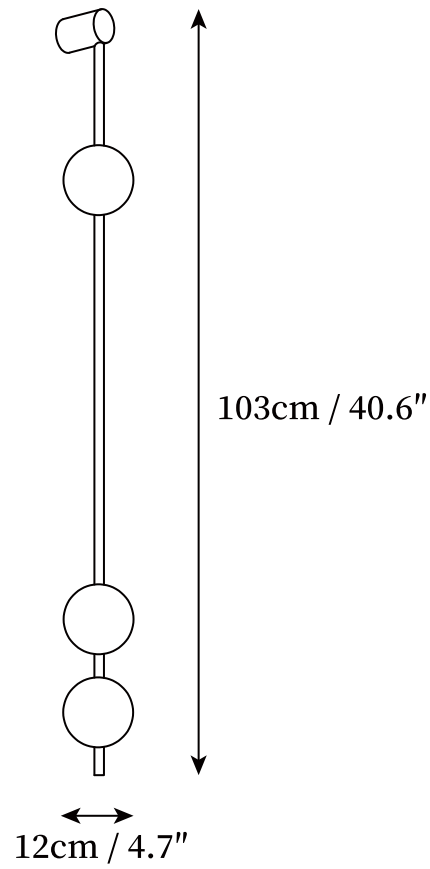

SPECIFICATION SHEET

SPECIFICATION DETAILS

*For custom options, consult factory for details

| | |
|---------------------------|---|
| Fixture Dimensions | D 4.7" x H 40.6" |
| Light source | Integrated LED |
| Wattage | ~7W |
| Voltage | AC 110-240V |
| Dimming | Not supported |
| CRI(Ra) | 90+CRI |
| Mounting | Hardwired. |
| LED Rated Life | 30000 hours |
| Color Temperature | Warm Light (3000K), Neutral Light (4000K), Cool Light (6000K) |
| Control method | Hidden switch or push-button switch. |
| Finishes | Brass, Black, Nickel. |
| Shade Details | White. |
| Material | Brass, Plastic, Glass. |

SPECIFICATION SHEET

SPECIFICATION DETAILS

*For custom options, consult factory for details

| | |
|---------------------------|---|
| Fixture Dimensions | D 4.7" x H 51.2" |
| Light source | Integrated LED |
| Wattage | ~8W |
| Voltage | AC 110-240V |
| Dimming | Not supported |
| CRI(Ra) | 90+CRI |
| Mounting | Hardwired. |
| LED Rated Life | 30000 hours |
| Color Temperature | Warm Light (3000K), Neutral Light (4000K), Cool Light (6000K) |
| Control method | Hidden switch or push-button switch. |
| Finishes | Brass, Black, Nickel. |
| Shade Details | White. |
| Material | Brass, Plastic, Glass. |

SPECIFICATION SHEET

SPECIFICATION DETAILS

*For custom options, consult factory for details

| | |
|---------------------------|---|
| Fixture Dimensions | D 4.7" x H 62.2" |
| Light source | Integrated LED |
| Wattage | ~10W |
| Voltage | AC 110-240V |
| Dimming | Not supported |
| CRI(Ra) | 90+CRI |
| Mounting | Hardwired. |
| LED Rated Life | 30000 hours |
| Color Temperature | Warm Light (3000K), Neutral Light (4000K), Cool Light (6000K) |
| Control method | Hidden switch or push-button switch. |
| Finishes | Brass, Black, Nickel. |
| Shade Details | White. |
| Material | Brass, Plastic, Glass. |