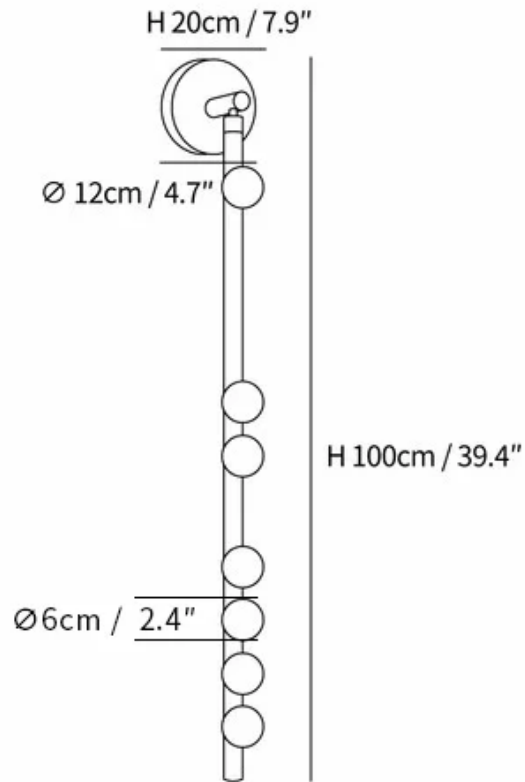

SPECIFICATION DETAILS

*For custom options, consult factory for details

Fixture Dimensions	L 4.7" x H 19.7"
Light source	G4 (bulb not included)
Wattage	~ 3W incandescent bulb or LED equivalent.
Voltage	AC 110-240V
Mounting	Hardwired.
Dimming	Compatible with dimmable bulbs (bulb not included)
Control method	Compatible with common wall switches(
Finishes	Brass, Black, Antique brass.
Shade Details	White.
Material	Brass, Glass.

SPECIFICATION DETAILS

*For custom options, consult factory for details

Fixture Dimensions	\varnothing 4.7" x H 39.4"
Light source	G4 (bulb not included)
Wattage	~ 3W incandescent bulb or LED equivalent.
Voltage	AC 110-240V
Mounting	Hardwired.
Dimming	Compatible with dimmable bulbs (bulb not included)
Control method	Compatible with common wall switches (
Finishes	Brass, Black, Antique brass.
Shade Details	White.
Material	Brass, Glass.

SPECIFICATION DETAILS

*For custom options, consult factory for details

Fixture Dimensions	Ø 4.7" x H 39.4"
Light source	G4 (bulb not included)
Wattage	~ 3W incandescent bulb or LED equivalent.
Voltage	AC 110-240V
Mounting	Hardwired.
Dimming	Compatible with dimmable bulbs (bulb not included)
Control method	Compatible with common wall switches(
Finishes	Brass, Black, Antique brass.
Shade Details	White.
Material	Brass, Glass.

SPECIFICATION DETAILS

*For custom options, consult factory for details

Fixture Dimensions	$\text{Ø } 4.7'' \times \text{H } 39.4''$
Light source	G4 (bulb not included)
Wattage	~ 3W incandescent bulb or LED equivalent.
Voltage	AC 110-240V
Mounting	Hardwired.
Dimming	Compatible with dimmable bulbs (bulb not included)
Control method	Compatible with common wall switches(
Finishes	Brass, Black, Antique brass.
Shade Details	White.
Material	Brass, Glass.