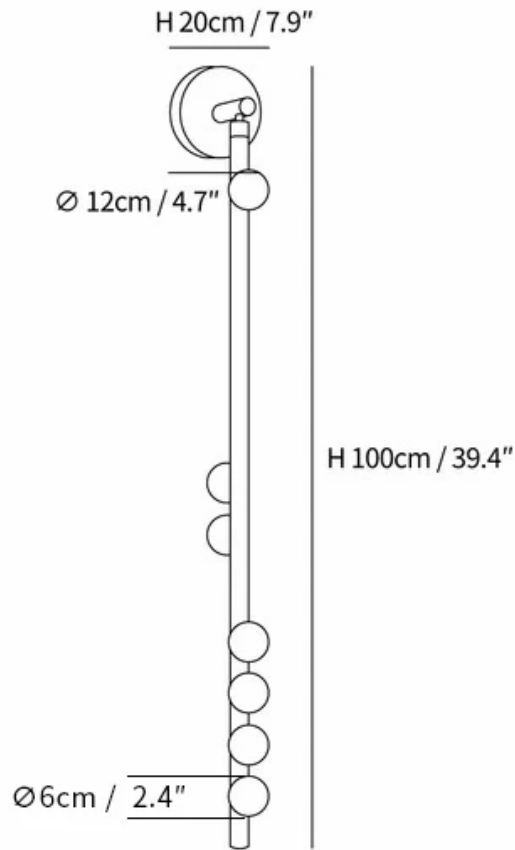

SPECIFICATION DETAILS

*For custom options, consult factory for details

Fixture Dimensions	L 4.7" x H 19.7"
Light source	G4 (bulb not included)
Wattage	~ 3W incandescent bulb or LED equivalent.
Voltage	AC 110-240V
Mounting	Hardwired.
Dimming	Compatible with dimmable bulbs (bulb not included)
Control method	Compatible with common wall switches(
Finishes	Brass, Black, Antique brass.
Shade Details	White.
Material	Brass, Glass.

SPECIFICATION DETAILS

*For custom options, consult factory for details

Fixture Dimensions	\varnothing 4.7" x H 39.4"
Light source	G4 (bulb not included)
Wattage	~ 3W incandescent bulb or LED equivalent.
Voltage	AC 110-240V
Mounting	Hardwired.
Dimming	Compatible with dimmable bulbs (bulb not included)
Control method	Compatible with common wall switches (
Finishes	Brass, Black, Antique brass.
Shade Details	White.
Material	Brass, Glass.

SPECIFICATION DETAILS

*For custom options, consult factory for details

Fixture Dimensions	Ø 4.7" x H 39.4"
Light source	G4 (bulb not included)
Wattage	~ 3W incandescent bulb or LED equivalent.
Voltage	AC 110-240V
Mounting	Hardwired.
Dimming	Compatible with dimmable bulbs (bulb not included)
Control method	Compatible with common wall switches(
Finishes	Brass, Black, Antique brass.
Shade Details	White.
Material	Brass, Glass.

SPECIFICATION DETAILS

*For custom options, consult factory for details

Fixture Dimensions	$\text{Ø } 4.7'' \times \text{H } 39.4''$
Light source	G4 (bulb not included)
Wattage	~ 3W incandescent bulb or LED equivalent.
Voltage	AC 110-240V
Mounting	Hardwired.
Dimming	Compatible with dimmable bulbs (bulb not included)
Control method	Compatible with common wall switches(
Finishes	Brass, Black, Antique brass.
Shade Details	White.
Material	Brass, Glass.