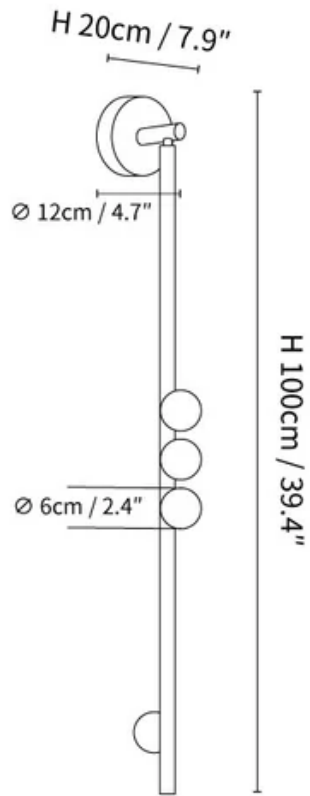

SPECIFICATION DETAILS

*For custom options, consult factory for details

Fixture Dimensions	L 4.7" x H 19.7"
Light source	G4 (bulb not included)
Wattage	~ 3W incandescent bulb or LED equivalent.
Voltage	AC 110-240V
Mounting	Hardwired.
Dimming	Compatible with dimmable bulbs (bulb not included)
Control method	Compatible with common wall switches(
Finishes	Brass, Black, Antique brass.
Shade Details	White.
Material	Brass, Glass.

SPECIFICATION DETAILS

*For custom options, consult factory for details

Fixture Dimensions	\varnothing 4.7" x H 39.4"
Light source	G4 (bulb not included)
Wattage	~ 3W incandescent bulb or LED equivalent.
Voltage	AC 110-240V
Mounting	Hardwired.
Dimming	Compatible with dimmable bulbs (bulb not included)
Control method	Compatible with common wall switches (
Finishes	Brass, Black, Antique brass.
Shade Details	White.
Material	Brass, Glass.

SPECIFICATION DETAILS

*For custom options, consult factory for details

Fixture Dimensions	Ø 4.7" x H 39.4"
Light source	G4 (bulb not included)
Wattage	~ 3W incandescent bulb or LED equivalent.
Voltage	AC 110-240V
Mounting	Hardwired.
Dimming	Compatible with dimmable bulbs (bulb not included)
Control method	Compatible with common wall switches(
Finishes	Brass, Black, Antique brass.
Shade Details	White.
Material	Brass, Glass.

SPECIFICATION DETAILS

*For custom options, consult factory for details

Fixture Dimensions	$\text{Ø } 4.7'' \times \text{H } 39.4''$
Light source	G4 (bulb not included)
Wattage	~ 3W incandescent bulb or LED equivalent.
Voltage	AC 110-240V
Mounting	Hardwired.
Dimming	Compatible with dimmable bulbs (bulb not included)
Control method	Compatible with common wall switches(
Finishes	Brass, Black, Antique brass.
Shade Details	White.
Material	Brass, Glass.