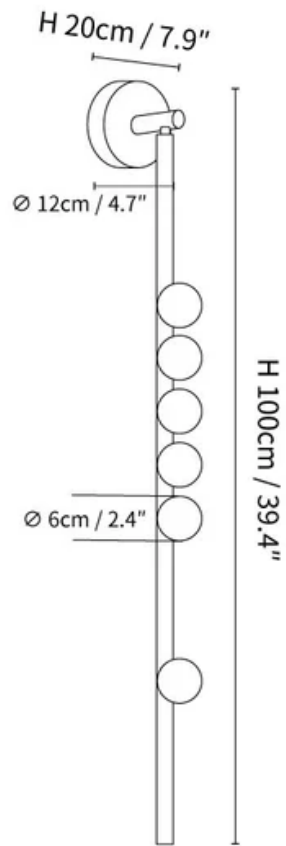

SPECIFICATION DETAILS

*For custom options, consult factory for details

Fixture Dimensions	L 4.7" x H 19.7"
Light source	G4 (bulb not included)
Wattage	~ 3W incandescent bulb or LED equivalent.
Voltage	AC 110-240V
Mounting	Hardwired.
Dimming	Compatible with dimmable bulbs (bulb not included)
Control method	Compatible with common wall switches(
Finishes	Brass, Black, Antique brass.
Shade Details	White.
Material	Brass, Glass.

SPECIFICATION DETAILS

*For custom options, consult factory for details

Fixture Dimensions	\varnothing 4.7" x H 39.4"
Light source	G4 (bulb not included)
Wattage	~ 3W incandescent bulb or LED equivalent.
Voltage	AC 110-240V
Mounting	Hardwired.
Dimming	Compatible with dimmable bulbs (bulb not included)
Control method	Compatible with common wall switches (
Finishes	Brass, Black, Antique brass.
Shade Details	White.
Material	Brass, Glass.

SPECIFICATION DETAILS

*For custom options, consult factory for details

Fixture Dimensions	Ø 4.7" x H 39.4"
Light source	G4 (bulb not included)
Wattage	~ 3W incandescent bulb or LED equivalent.
Voltage	AC 110-240V
Mounting	Hardwired.
Dimming	Compatible with dimmable bulbs (bulb not included)
Control method	Compatible with common wall switches(
Finishes	Brass, Black, Antique brass.
Shade Details	White.
Material	Brass, Glass.

SPECIFICATION DETAILS

*For custom options, consult factory for details

Fixture Dimensions	$\text{Ø } 4.7'' \times \text{H } 39.4''$
Light source	G4 (bulb not included)
Wattage	~ 3W incandescent bulb or LED equivalent.
Voltage	AC 110-240V
Mounting	Hardwired.
Dimming	Compatible with dimmable bulbs (bulb not included)
Control method	Compatible with common wall switches(
Finishes	Brass, Black, Antique brass.
Shade Details	White.
Material	Brass, Glass.